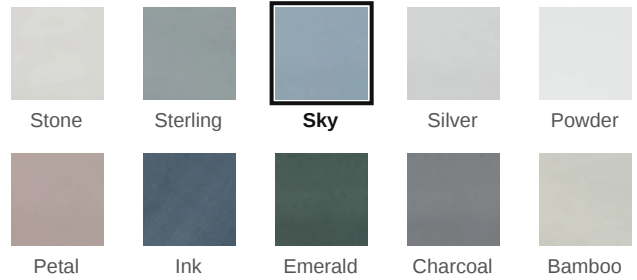

# Watercolors 6 x 6 Sky Glossy Hexagon Tile

Watercolors 6x6 Sky Glossy Hexagon Tile

SKU  
SPUI-903192

### COLOR OPTIONS

## PRODUCT GALLERY

---

Immerse yourself in the subtle elegance of the Watercolors series, offering ten colors in 3x12 rectangle tile, 6" hexagon tile, and a jolly trim. Designed for indoor wall applications, this collection features neutral and earth tones with low variation and a handmade look, making it incredibly versatile for any indoor wall installation. Whether for single-family homes, multi-family units, or hospitality settings, the glossy finish and ceramic body of the Watercolors series ensures a luminous and welcoming ambiance.