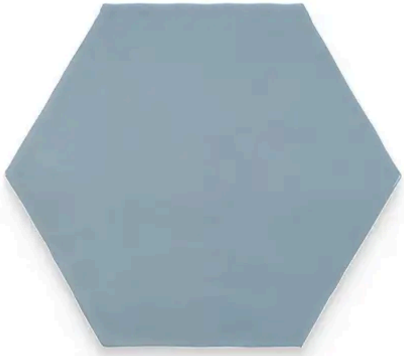

## PRODUCT GALLERY

---

Immerse yourself in the subtle elegance of the Watercolors series, offering ten colors in 3x12 rectangle tile, 6" hexagon tile, and a jolly trim. Designed for indoor wall applications, this collection features neutral and earth tones with low variation and a handmade look, making it incredibly versatile for any indoor wall installation. Whether for single-family homes, multi-family units, or hospitality settings, the glossy finish and ceramic body of the Watercolors series ensures a luminous and welcoming ambiance.