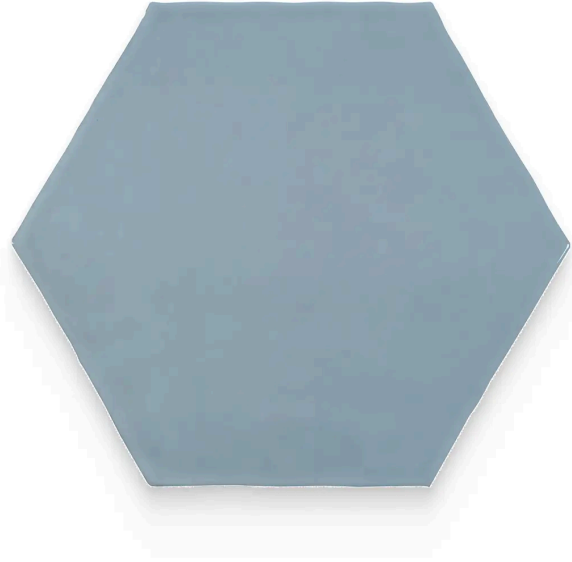

# Watercolors 6 x 6 Sky Glossy Hexagon Tile

Watercolors 6x6 Sky Glossy Hexagon Tile

SKU  
SPUI-903192

### COLOR OPTIONS

### PRODUCT INFORMATION

Material Ceramic	Shape Hexagon
Chip/Tile Size 6 x 6	Finish Glossy
Color Sky	Sq Ft Per Piece N/A
Glazed Yes	Tile Thickness 9 mm
Shade Variation V2	Texture Variation T2
Size Variation S2	Pits & Chips Variation PC1

## PRODUCT GALLERY

---

Immerse yourself in the subtle elegance of the Watercolors series, offering ten colors in 3x12 rectangle tile, 6" hexagon tile, and a jolly trim. Designed for indoor wall applications, this collection features neutral and earth tones with low variation and a handmade look, making it incredibly versatile for any indoor wall installation. Whether for single-family homes, multi-family units, or hospitality settings, the glossy finish and ceramic body of the Watercolors series ensures a luminous and welcoming ambiance.