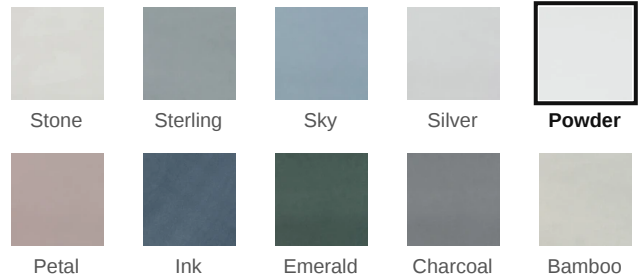

# Watercolors 6 x 6 Powder Glossy Hexagon Tile

Watercolors 6x6 Powder Glossy Hexagon Tile

SKU  
SPUI-903184

### COLOR OPTIONS

## PRODUCT GALLERY

---

Immerse yourself in the subtle elegance of the Watercolors series, offering ten colors in 3x12 rectangle tile, 6" hexagon tile, and a jolly trim. Designed for indoor wall applications, this collection features neutral and earth tones with low variation and a handmade look, making it incredibly versatile for any indoor wall installation. Whether for single-family homes, multi-family units, or hospitality settings, the glossy finish and ceramic body of the Watercolors series ensures a luminous and welcoming ambiance.