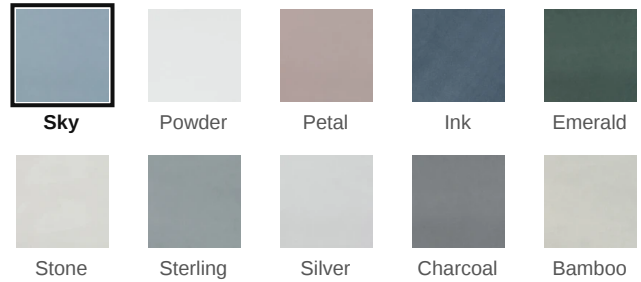

Watercolors 3 x 12 Sky Glossy Rectangle Tile

Watercolors 3x12 Sky Glossy Rectangle Tile

SKU
SPUI-903159

COLOR OPTIONS

SHAPE / SIZE

PRODUCT INFORMATION

Material Ceramic	Shape Rectangle
Chip/Tile Size 3 x 12	Finish Glossy
Color Sky	Sq Ft Per Piece N/A
Glazed Yes	Tile Thickness 9 mm
Shade Variation V2	Texture Variation T2
Size Variation S2	Pits & Chips Variation PC1

PRODUCT GALLERY

Immerse yourself in the subtle elegance of the Watercolors series, offering ten colors in 3x12 rectangle tile, 6" hexagon tile, and a jolly trim. Designed for indoor wall applications, this collection features neutral and earth tones with low variation and a handmade look, making it incredibly versatile for any indoor wall installation. Whether for single-family homes, multi-family units, or hospitality settings, the glossy finish and ceramic body of the Watercolors series ensures a luminous and welcoming ambiance.