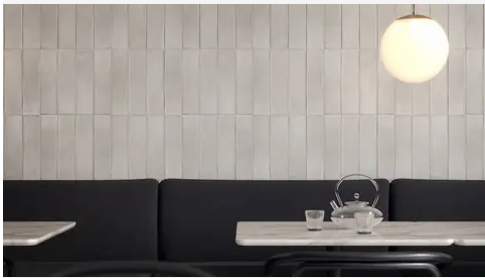

PRODUCT GALLERY

Immerse yourself in the subtle elegance of the Watercolors series, offering ten colors in 3x12 rectangle tile, 6" hexagon tile, and a jolly trim. Designed for indoor wall applications, this collection features neutral and earth tones with low variation and a handmade look, making it incredibly versatile for any indoor wall installation. Whether for single-family homes, multi-family units, or hospitality settings, the glossy finish and ceramic body of the Watercolors series ensures a luminous and welcoming ambiance.