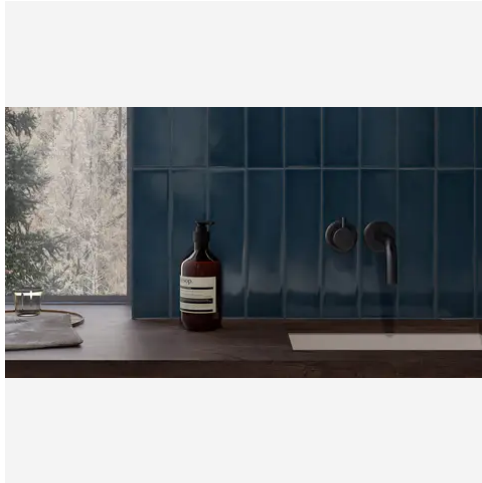

## PRODUCT GALLERY

---

Immerse yourself in the subtle elegance of the Watercolors series, offering ten colors in 3x12 rectangle tile, 6" hexagon tile, and a jolly trim. Designed for indoor wall applications, this collection features neutral and earth tones with low variation and a handmade look, making it incredibly versatile for any indoor wall installation. Whether for single-family homes, multi-family units, or hospitality settings, the glossy finish and ceramic body of the Watercolors series ensures a luminous and welcoming ambiance.