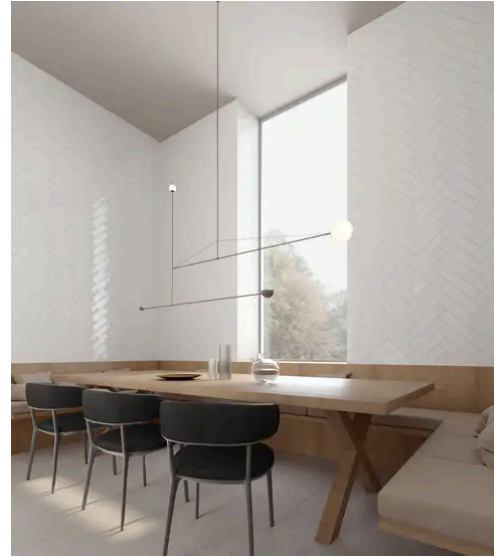

PRODUCT GALLERY

Immerse yourself in the subtle elegance of the Watercolors series, offering ten colors in 3x12 rectangle tile, 6" hexagon tile, and a jolly trim. Designed for indoor wall applications, this collection features neutral and earth tones with low variation and a handmade look, making it incredibly versatile for any indoor wall installation. Whether for single-family homes, multi-family units, or hospitality settings, the glossy finish and ceramic body of the Watercolors series ensures a luminous and welcoming ambiance.