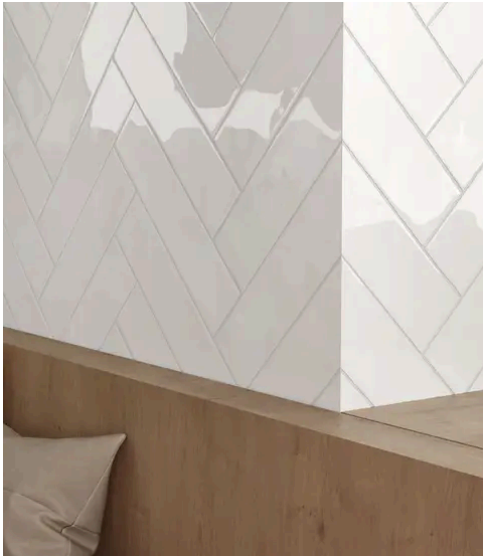

PRODUCT GALLERY

Immerse yourself in the subtle elegance of the Watercolors series, offering ten colors in 3x12 rectangle tile, 6" hexagon tile, and a jolly trim. Designed for indoor wall applications, this collection features neutral and earth tones with low variation and a handmade look, making it incredibly versatile for any indoor wall installation. Whether for single-family homes, multi-family units, or hospitality settings, the glossy finish and ceramic body of the Watercolors series ensures a luminous and welcoming ambiance.