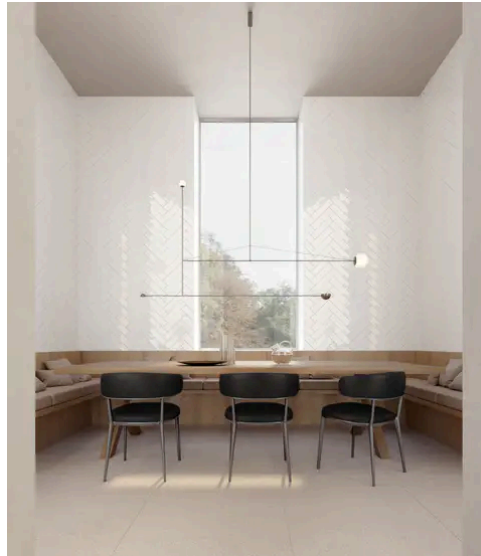

## PRODUCT GALLERY

---

Immerse yourself in the subtle elegance of the Watercolors series, offering ten colors in 3x12 rectangle tile, 6" hexagon tile, and a jolly trim. Designed for indoor wall applications, this collection features neutral and earth tones with low variation and a handmade look, making it incredibly versatile for any indoor wall installation. Whether for single-family homes, multi-family units, or hospitality settings, the glossy finish and ceramic body of the Watercolors series ensures a luminous and welcoming ambiance.