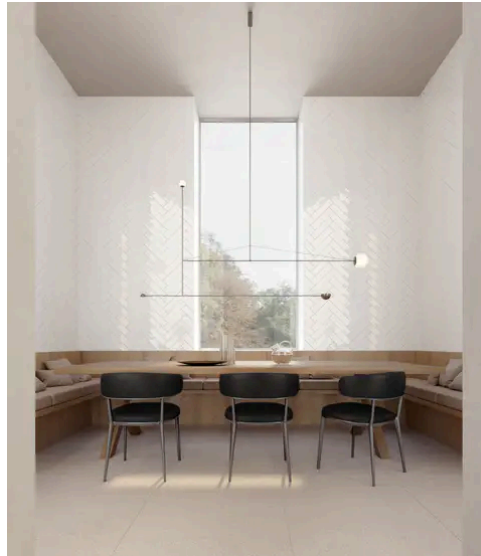

PRODUCT GALLERY

Immerse yourself in the subtle elegance of the Watercolors series, offering ten colors in 3x12 rectangle tile, 6" hexagon tile, and a jolly trim. Designed for indoor wall applications, this collection features neutral and earth tones with low variation and a handmade look, making it incredibly versatile for any indoor wall installation. Whether for single-family homes, multi-family units, or hospitality settings, the glossy finish and ceramic body of the Watercolors series ensures a luminous and welcoming ambiance.