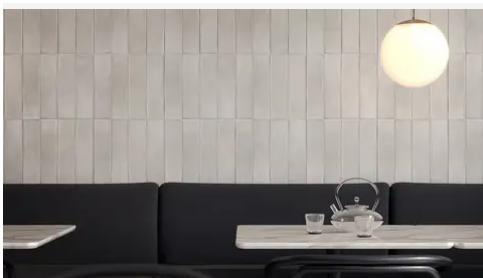

PRODUCT GALLERY

Immerse yourself in the subtle elegance of the Watercolors series, offering ten colors in 3x12 rectangle tile, 6" hexagon tile, and a jolly trim. Designed for indoor wall applications, this collection features neutral and earth tones with low variation and a handmade look, making it incredibly versatile for any indoor wall installation. Whether for single-family homes, multi-family units, or hospitality settings, the glossy finish and ceramic body of the Watercolors series ensures a luminous and welcoming ambiance.