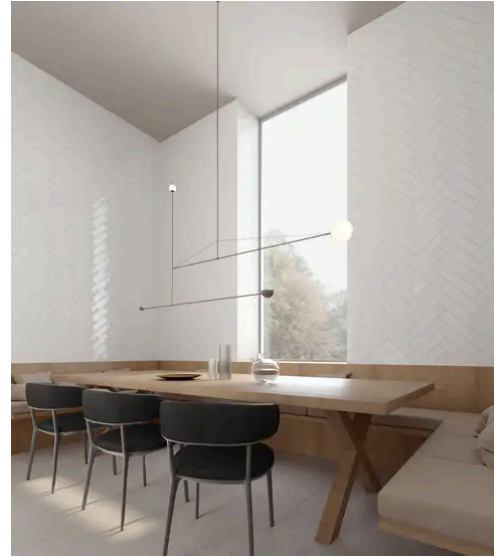

## PRODUCT GALLERY

---

Immerse yourself in the subtle elegance of the Watercolors series, offering ten colors in 3x12 rectangle tile, 6" hexagon tile, and a jolly trim. Designed for indoor wall applications, this collection features neutral and earth tones with low variation and a handmade look, making it incredibly versatile for any indoor wall installation. Whether for single-family homes, multi-family units, or hospitality settings, the glossy finish and ceramic body of the Watercolors series ensures a luminous and welcoming ambiance.