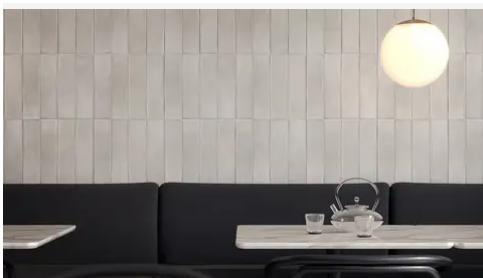

## PRODUCT GALLERY

---

Immerse yourself in the subtle elegance of the Watercolors series, offering ten colors in 3x12 rectangle tile, 6" hexagon tile, and a jolly trim. Designed for indoor wall applications, this collection features neutral and earth tones with low variation and a handmade look, making it incredibly versatile for any indoor wall installation. Whether for single-family homes, multi-family units, or hospitality settings, the glossy finish and ceramic body of the Watercolors series ensures a luminous and welcoming ambiance.