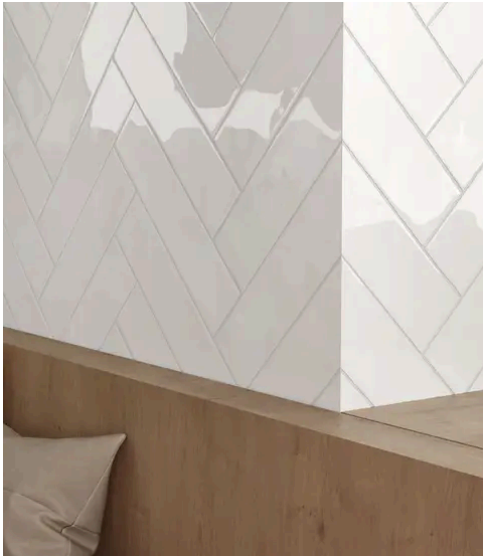

## PRODUCT GALLERY

---

Immerse yourself in the subtle elegance of the Watercolors series, offering ten colors in 3x12 rectangle tile, 6" hexagon tile, and a jolly trim. Designed for indoor wall applications, this collection features neutral and earth tones with low variation and a handmade look, making it incredibly versatile for any indoor wall installation. Whether for single-family homes, multi-family units, or hospitality settings, the glossy finish and ceramic body of the Watercolors series ensures a luminous and welcoming ambiance.