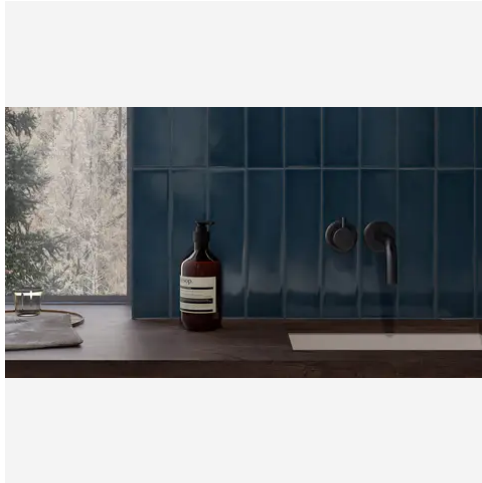

PRODUCT GALLERY

Immerse yourself in the subtle elegance of the Watercolors series, offering ten colors in 3x12 rectangle tile, 6" hexagon tile, and a jolly trim. Designed for indoor wall applications, this collection features neutral and earth tones with low variation and a handmade look, making it incredibly versatile for any indoor wall installation. Whether for single-family homes, multi-family units, or hospitality settings, the glossy finish and ceramic body of the Watercolors series ensures a luminous and welcoming ambiance.