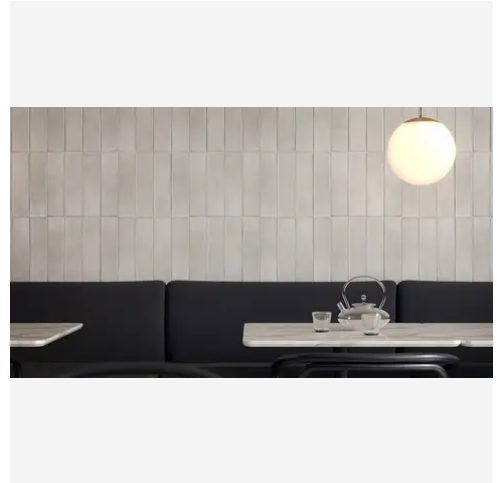

PRODUCT GALLERY

Immerse yourself in the subtle elegance of the Watercolors series, offering ten colors in 3x12 rectangle tile, 6" hexagon tile, and a jolly trim. Designed for indoor wall applications, this collection features neutral and earth tones with low variation and a handmade look, making it incredibly versatile for any indoor wall installation. Whether for single-family homes, multi-family units, or hospitality settings, the glossy finish and ceramic body of the Watercolors series ensures a luminous and welcoming ambiance.