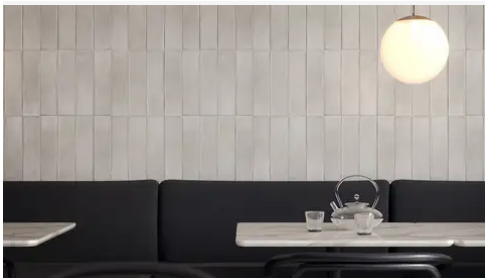

PRODUCT GALLERY

Immerse yourself in the subtle elegance of the Watercolors series, offering ten colors in 3x12 rectangle tile, 6" hexagon tile, and a jolly trim. Designed for indoor wall applications, this collection features neutral and earth tones with low variation and a handmade look, making it incredibly versatile for any indoor wall installation. Whether for single-family homes, multi-family units, or hospitality settings, the glossy finish and ceramic body of the Watercolors series ensures a luminous and welcoming ambiance.