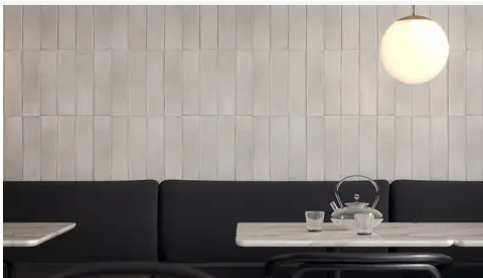

PRODUCT GALLERY

Immerse yourself in the subtle elegance of the Watercolors series, offering ten colors in 3x12 rectangle tile, 6" hexagon tile, and a jolly trim. Designed for indoor wall applications, this collection features neutral and earth tones with low variation and a handmade look, making it incredibly versatile for any indoor wall installation. Whether for single-family homes, multi-family units, or hospitality settings, the glossy finish and ceramic body of the Watercolors series ensures a luminous and welcoming ambiance.