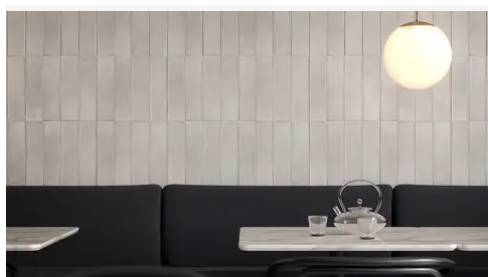

PRODUCT GALLERY

Immerse yourself in the subtle elegance of the Watercolors series, offering ten colors in 3x12 rectangle tile, 6" hexagon tile, and a jolly trim. Designed for indoor wall applications, this collection features neutral and earth tones with low variation and a handmade look, making it incredibly versatile for any indoor wall installation. Whether for single-family homes, multi-family units, or hospitality settings, the glossy finish and ceramic body of the Watercolors series ensures a luminous and welcoming ambiance.