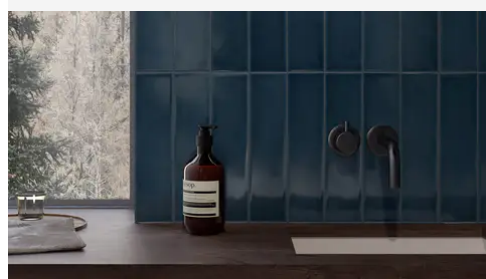

PRODUCT GALLERY

Immerse yourself in the subtle elegance of the Watercolors series, offering ten colors in 3x12 rectangle tile, 6" hexagon tile, and a jolly trim. Designed for indoor wall applications, this collection features neutral and earth tones with low variation and a handmade look, making it incredibly versatile for any indoor wall installation. Whether for single-family homes, multi-family units, or hospitality settings, the glossy finish and ceramic body of the Watercolors series ensures a luminous and welcoming ambiance.