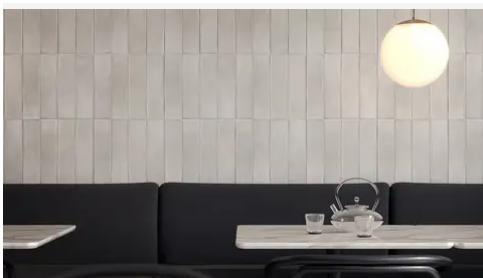

Watercolors 3 x 12 Ink Glossy Rectangle Tile

Watercolors 3x12 Ink Glossy Rectangle Tile

SKU

SPUI-903156

COLOR OPTIONS

SHAPE / SIZE

PRODUCT INFORMATION

Material Ceramic	Shape Rectangle
Chip/Tile Size 3 x 12	Finish Glossy
Color Ink	Sq Ft Per Piece N/A
Glazed Yes	Tile Thickness 9 mm
Shade Variation V2	Texture Variation T2
Size Variation S2	Pits & Chips Variation PC1

PRODUCT GALLERY

Immerse yourself in the subtle elegance of the Watercolors series, offering ten colors in 3x12 rectangle tile, 6" hexagon tile, and a jolly trim. Designed for indoor wall applications, this collection features neutral and earth tones with low variation and a handmade look, making it incredibly versatile for any indoor wall installation. Whether for single-family homes, multi-family units, or hospitality settings, the glossy finish and ceramic body of the Watercolors series ensures a luminous and welcoming ambiance.