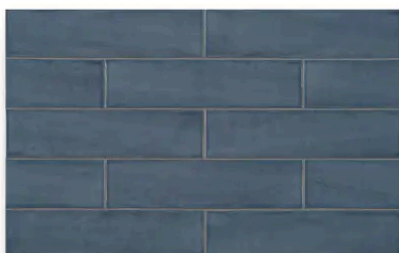

Watercolors 3 x 12 Ink Glossy Rectangle Tile

Watercolors 3x12 Ink Glossy Rectangle Tile

SKU

SPUI-903156

COLOR OPTIONS

Sky

Powder

Petal

PRODUCT GALLERY

Immerse yourself in the subtle elegance of the Watercolors series, offering ten colors in 3x12 rectangle tile, 6" hexagon tile, and a jolly trim. Designed for indoor wall applications, this collection features neutral and earth tones with low variation and a handmade look, making it incredibly versatile for any indoor wall installation. Whether for single-family homes, multi-family units, or hospitality settings, the glossy finish and ceramic body of the Watercolors series ensures a luminous and welcoming ambiance.