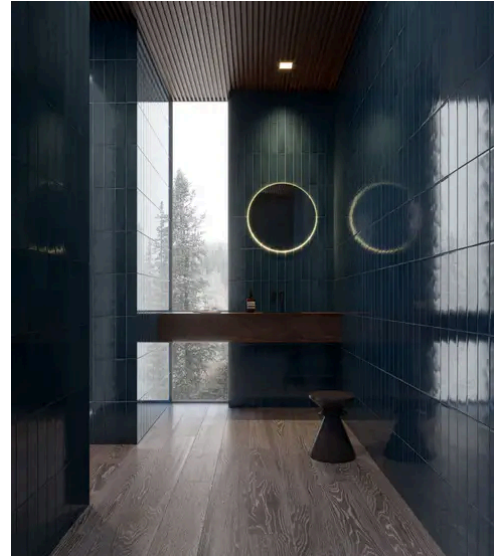

PRODUCT GALLERY

Immerse yourself in the subtle elegance of the Watercolors series, offering ten colors in 3x12 rectangle tile, 6" hexagon tile, and a jolly trim. Designed for indoor wall applications, this collection features neutral and earth tones with low variation and a handmade look, making it incredibly versatile for any indoor wall installation. Whether for single-family homes, multi-family units, or hospitality settings, the glossy finish and ceramic body of the Watercolors series ensures a luminous and welcoming ambiance.