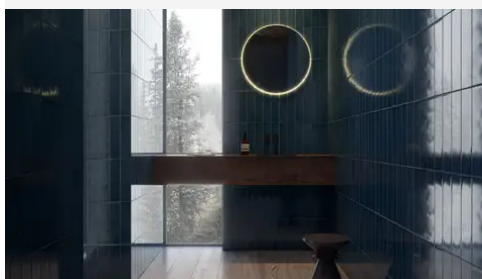

PRODUCT GALLERY

Immerse yourself in the subtle elegance of the Watercolors series, offering ten colors in 3x12 rectangle tile, 6" hexagon tile, and a jolly trim. Designed for indoor wall applications, this collection features neutral and earth tones with low variation and a handmade look, making it incredibly versatile for any indoor wall installation. Whether for single-family homes, multi-family units, or hospitality settings, the glossy finish and ceramic body of the Watercolors series ensures a luminous and welcoming ambiance.