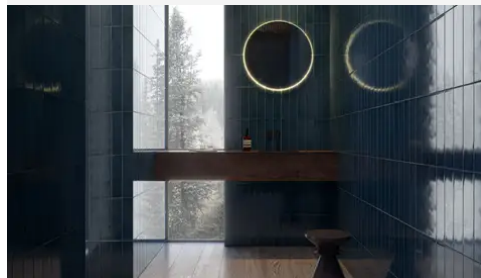

PRODUCT GALLERY

Immerse yourself in the subtle elegance of the Watercolors series, offering ten colors in 3x12 rectangle tile, 6" hexagon tile, and a jolly trim. Designed for indoor wall applications, this collection features neutral and earth tones with low variation and a handmade look, making it incredibly versatile for any indoor wall installation. Whether for single-family homes, multi-family units, or hospitality settings, the glossy finish and ceramic body of the Watercolors series ensures a luminous and welcoming ambiance.