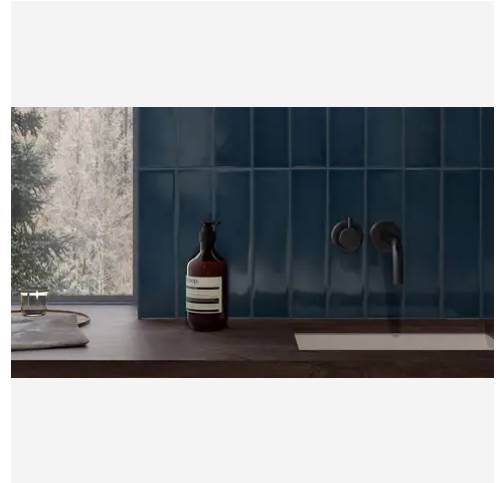

## PRODUCT GALLERY

---

Immerse yourself in the subtle elegance of the Watercolors series, offering ten colors in 3x12 rectangle tile, 6" hexagon tile, and a jolly trim. Designed for indoor wall applications, this collection features neutral and earth tones with low variation and a handmade look, making it incredibly versatile for any indoor wall installation. Whether for single-family homes, multi-family units, or hospitality settings, the glossy finish and ceramic body of the Watercolors series ensures a luminous and welcoming ambiance.