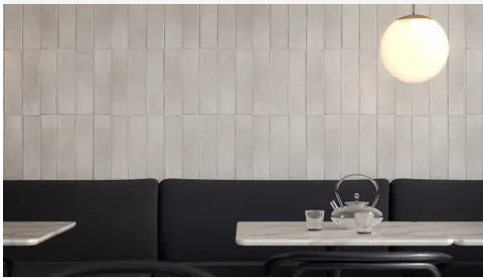

PRODUCT GALLERY

Immerse yourself in the subtle elegance of the Watercolors series, offering ten colors in 3x12 rectangle tile, 6" hexagon tile, and a jolly trim. Designed for indoor wall applications, this collection features neutral and earth tones with low variation and a handmade look, making it incredibly versatile for any indoor wall installation. Whether for single-family homes, multi-family units, or hospitality settings, the glossy finish and ceramic body of the Watercolors series ensures a luminous and welcoming ambiance.