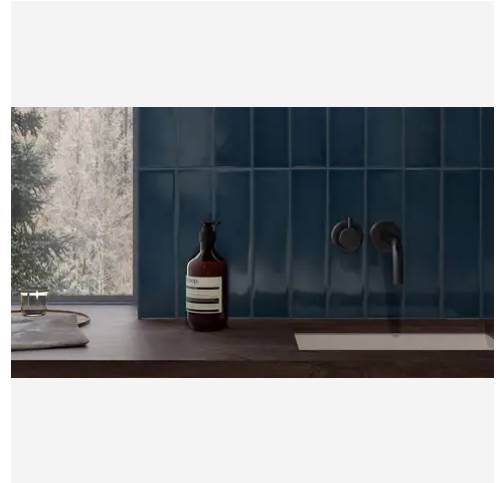

PRODUCT GALLERY

Immerse yourself in the subtle elegance of the Watercolors series, offering ten colors in 3x12 rectangle tile, 6" hexagon tile, and a jolly trim. Designed for indoor wall applications, this collection features neutral and earth tones with low variation and a handmade look, making it incredibly versatile for any indoor wall installation. Whether for single-family homes, multi-family units, or hospitality settings, the glossy finish and ceramic body of the Watercolors series ensures a luminous and welcoming ambiance.