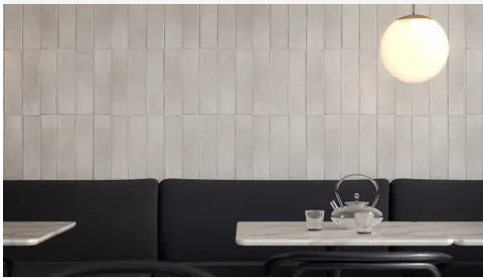

## PRODUCT GALLERY

---

Immerse yourself in the subtle elegance of the Watercolors series, offering ten colors in 3x12 rectangle tile, 6" hexagon tile, and a jolly trim. Designed for indoor wall applications, this collection features neutral and earth tones with low variation and a handmade look, making it incredibly versatile for any indoor wall installation. Whether for single-family homes, multi-family units, or hospitality settings, the glossy finish and ceramic body of the Watercolors series ensures a luminous and welcoming ambiance.