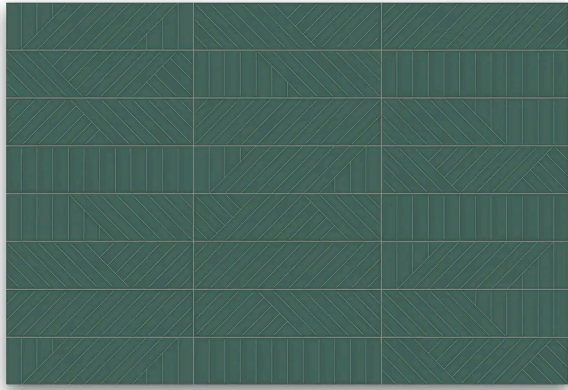

Watercolors 3 x 12 Emerald Glossy - Maze Rectangle Tile

Watercolors 3x12 Emerald Glossy - Maze Rectangle Tile

SKU

SPUI-904592

COLOR OPTIONS

Sky

Petal

Silver

Charcoal

Stone

Ink

Emerald

Powder

Sterling

Bamboo

SHAPE / SIZE

0.5 x 12 Jolly

3 x 12 Rectangle

6 x 6 Hexagon

PRODUCT INFORMATION

Material
Ceramic

Shape
Rectangle

Chip/Tile Size
3 x 12

Finish
Glossy

Color
Emerald

Sq Ft Per Piece
0.242272727

Glazed
Yes

Tile Thickness
9 mm

Shade Variation
V2

Texture Variation
T4

Size Variation
S2

Pits & Chips Variation
PC1