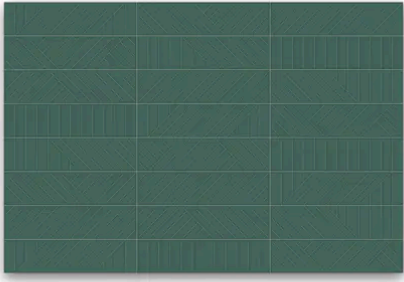

PRODUCT GALLERY

Immerse yourself in the subtle elegance of the Watercolors series, offering ten colors in 3x12 rectangle tile, 6" hexagon tile, and a jolly trim. Designed for indoor wall applications, this collection features neutral and earth tones with low variation and a handmade look, making it incredibly versatile for any indoor wall installation. Whether for single-family homes, multi-family units, or hospitality settings, the glossy finish and ceramic body of the Watercolors series ensures a luminous and welcoming ambiance.