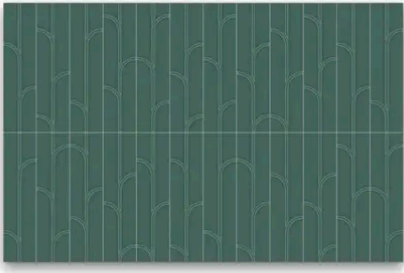

PRODUCT GALLERY

Immerse yourself in the subtle elegance of the Watercolors series, offering ten colors in 3x12 rectangle tile, 6" hexagon tile, and a jolly trim. Designed for indoor wall applications, this collection features neutral and earth tones with low variation and a handmade look, making it incredibly versatile for any indoor wall installation. Whether for single-family homes, multi-family units, or hospitality settings, the glossy finish and ceramic body of the Watercolors series ensures a luminous and welcoming ambiance.