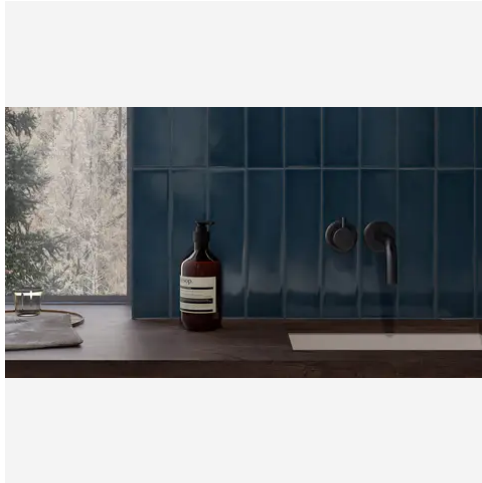

No

Pool

No

Pool

No

---

---

## PRODUCT GALLERY

---

Immerse yourself in the subtle elegance of the Watercolors series, offering ten colors in 3x12 rectangle tile, 6" hexagon tile, and a jolly trim. Designed for indoor wall applications, this collection features neutral and earth tones with low variation and a handmade look, making it incredibly versatile for any indoor wall installation. Whether for single-family homes, multi-family units, or hospitality settings, the glossy finish and ceramic body of the Watercolors series ensures a luminous and welcoming ambiance.