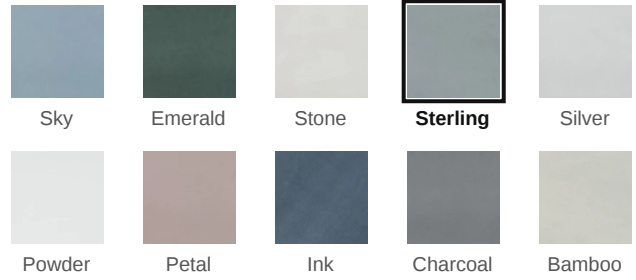

Watercolors 0.5 x 12 Sterling Glossy Jolly Trim

Watercolors 0.5x12 Sterling Glossy Jolly Trim

SKU

SPUI-903170

COLOR OPTIONS

SHAPE / SIZE

PRODUCT INFORMATION

Material Ceramic	Shape Jolly
Chip/Tile Size 0.5 x 12	Finish Glossy
Color Sterling	Sq Ft Per Piece N/A
Glazed Yes	Tile Thickness N/A
Shade Variation V2	Texture Variation T2
Size Variation S2	Pits & Chips Variation PC1

PRODUCT GALLERY

Immerse yourself in the subtle elegance of the Watercolors series, offering ten colors in 3x12 rectangle tile, 6" hexagon tile, and a jolly trim. Designed for indoor wall applications, this collection features neutral and earth tones with low variation and a handmade look, making it incredibly versatile for any indoor wall installation. Whether for single-family homes, multi-family units, or hospitality settings, the glossy finish and ceramic body of the Watercolors series ensures a luminous and welcoming ambiance.