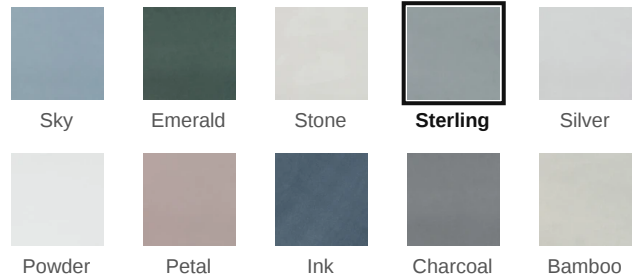

Watercolors 0.5 x 12 Sterling Glossy Jolly Trim

Watercolors 0.5x12 Sterling Glossy Jolly Trim

SKU
SPUI-903170

COLOR OPTIONS

SHAPE / SIZE

PRODUCT INFORMATION

Material Ceramic	Shape Jolly
Chip/Tile Size 0.5 x 12	Finish Glossy
Color Sterling	Sq Ft Per Piece N/A
Glazed Yes	Tile Thickness N/A
Shade Variation V2	Texture Variation T2
Size Variation S2	Pits & Chips Variation PC1

PRODUCT GALLERY

Immerse yourself in the subtle elegance of the Watercolors series, offering ten colors in 3x12 rectangle tile, 6" hexagon tile, and a jolly trim. Designed for indoor wall applications, this collection features neutral and earth tones with low variation and a handmade look, making it incredibly versatile for any indoor wall installation. Whether for single-family homes, multi-family units, or hospitality settings, the glossy finish and ceramic body of the Watercolors series ensures a luminous and welcoming ambiance.