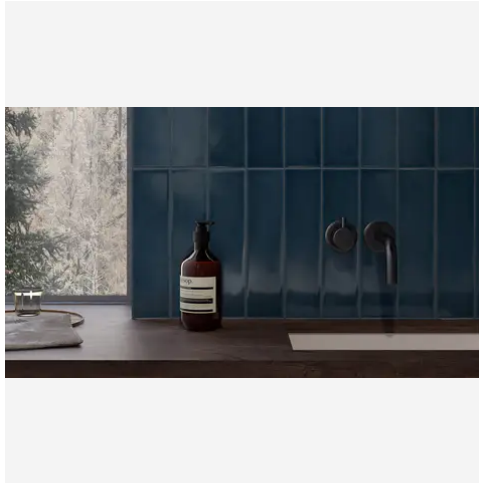

PRODUCT GALLERY

Immerse yourself in the subtle elegance of the Watercolors series, offering ten colors in 3x12 rectangle tile, 6" hexagon tile, and a jolly trim. Designed for indoor wall applications, this collection features neutral and earth tones with low variation and a handmade look, making it incredibly versatile for any indoor wall installation. Whether for single-family homes, multi-family units, or hospitality settings, the glossy finish and ceramic body of the Watercolors series ensures a luminous and welcoming ambiance.