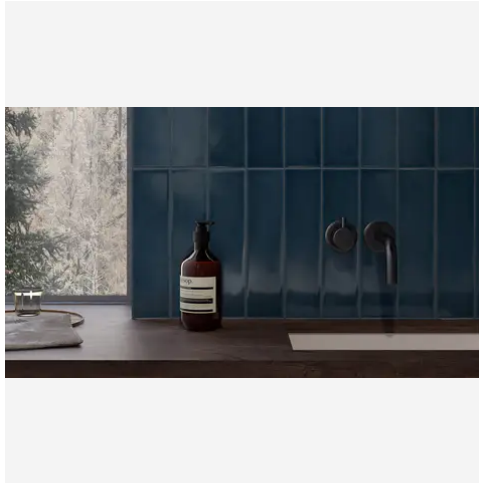

Watercolors 0.5 x 12 Sky Glossy Jolly Trim

Watercolors 0.5x12 Sky Glossy Jolly Trim

SKU
SPUI-903171

COLOR OPTIONS

SHAPE / SIZE

PRODUCT INFORMATION

Material Ceramic	Shape Jolly
Chip/Tile Size 0.5 x 12	Finish Glossy
Color Sky	Sq Ft Per Piece N/A
Glazed Yes	Tile Thickness N/A
Shade Variation V2	Texture Variation T2
Size Variation S2	Pits & Chips Variation PC1

PRODUCT GALLERY

Immerse yourself in the subtle elegance of the Watercolors series, offering ten colors in 3x12 rectangle tile, 6" hexagon tile, and a jolly trim. Designed for indoor wall applications, this collection features neutral and earth tones with low variation and a handmade look, making it incredibly versatile for any indoor wall installation. Whether for single-family homes, multi-family units, or hospitality settings, the glossy finish and ceramic body of the Watercolors series ensures a luminous and welcoming ambiance.