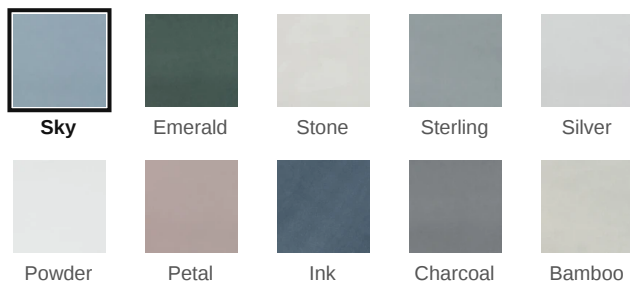

Watercolors 0.5 x 12 Sky Glossy Jolly Trim

Watercolors 0.5x12 Sky Glossy Jolly Trim

SKU
SPUI-903171

COLOR OPTIONS

SHAPE / SIZE

PRODUCT INFORMATION

Material Ceramic	Shape Jolly
Chip/Tile Size 0.5 x 12	Finish Glossy
Color Sky	Sq Ft Per Piece N/A
Glazed Yes	Tile Thickness N/A
Shade Variation V2	Texture Variation T2
Size Variation S2	Pits & Chips Variation PC1

PRODUCT GALLERY

Immerse yourself in the subtle elegance of the Watercolors series, offering ten colors in 3x12 rectangle tile, 6" hexagon tile, and a jolly trim. Designed for indoor wall applications, this collection features neutral and earth tones with low variation and a handmade look, making it incredibly versatile for any indoor wall installation. Whether for single-family homes, multi-family units, or hospitality settings, the glossy finish and ceramic body of the Watercolors series ensures a luminous and welcoming ambiance.