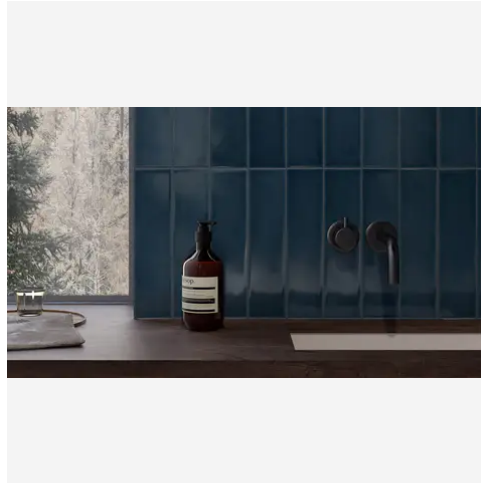

PRODUCT GALLERY

Immerse yourself in the subtle elegance of the Watercolors series, offering ten colors in 3x12 rectangle tile, 6" hexagon tile, and a jolly trim. Designed for indoor wall applications, this collection features neutral and earth tones with low variation and a handmade look, making it incredibly versatile for any indoor wall installation. Whether for single-family homes, multi-family units, or hospitality settings, the glossy finish and ceramic body of the Watercolors series ensures a luminous and welcoming ambiance.