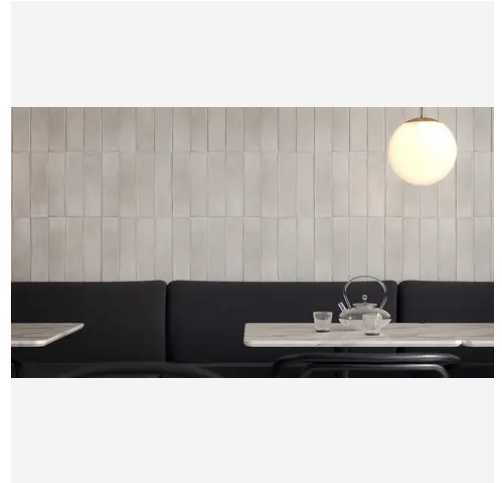

PRODUCT GALLERY

Immerse yourself in the subtle elegance of the Watercolors series, offering ten colors in 3x12 rectangle tile, 6" hexagon tile, and a jolly trim. Designed for indoor wall applications, this collection features neutral and earth tones with low variation and a handmade look, making it incredibly versatile for any indoor wall installation. Whether for single-family homes, multi-family units, or hospitality settings, the glossy finish and ceramic body of the Watercolors series ensures a luminous and welcoming ambiance.