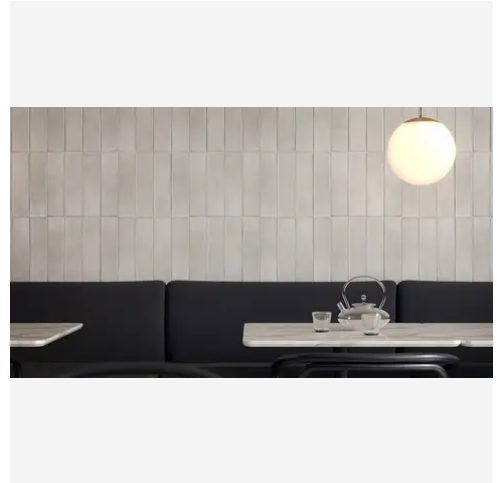

## PRODUCT GALLERY

---

Immerse yourself in the subtle elegance of the Watercolors series, offering ten colors in 3x12 rectangle tile, 6" hexagon tile, and a jolly trim. Designed for indoor wall applications, this collection features neutral and earth tones with low variation and a handmade look, making it incredibly versatile for any indoor wall installation. Whether for single-family homes, multi-family units, or hospitality settings, the glossy finish and ceramic body of the Watercolors series ensures a luminous and welcoming ambiance.