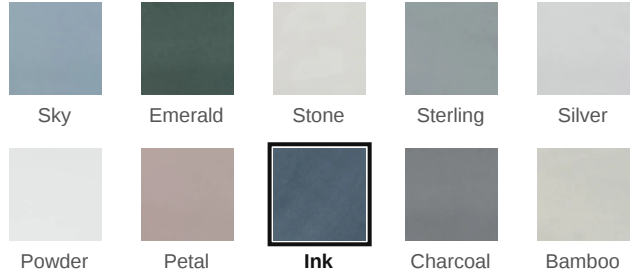

Watercolors 0.5 x 12 Ink Glossy Jolly Trim

Watercolors 0.5x12 Ink Glossy Jolly Trim

SKU

SPUI-903168

COLOR OPTIONS

SHAPE / SIZE

PRODUCT INFORMATION

Material Ceramic	Shape Jolly
Chip/Tile Size 0.5 x 12	Finish Glossy
Color Ink	Sq Ft Per Piece N/A
Glazed Yes	Tile Thickness N/A
Shade Variation V2	Texture Variation T2
Size Variation S2	Pits & Chips Variation PC1

PRODUCT GALLERY

Immerse yourself in the subtle elegance of the Watercolors series, offering ten colors in 3x12 rectangle tile, 6" hexagon tile, and a jolly trim. Designed for indoor wall applications, this collection features neutral and earth tones with low variation and a handmade look, making it incredibly versatile for any indoor wall installation. Whether for single-family homes, multi-family units, or hospitality settings, the glossy finish and ceramic body of the Watercolors series ensures a luminous and welcoming ambiance.