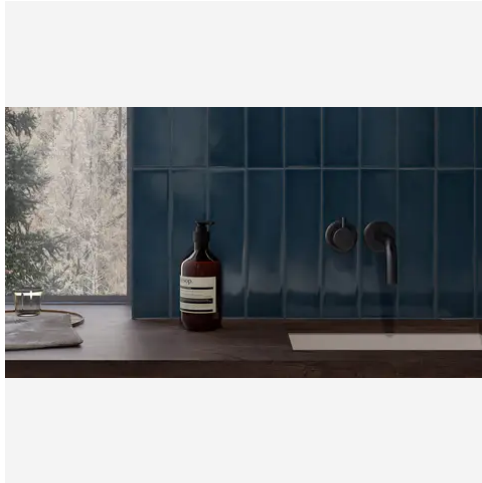

Watercolors 0.5 x 12 Ink Glossy Jolly Trim

Watercolors 0.5x12 Ink Glossy Jolly Trim

SKU

SPUI-903168

COLOR OPTIONS

SHAPE / SIZE

PRODUCT INFORMATION

Material Ceramic	Shape Jolly
Chip/Tile Size 0.5 x 12	Finish Glossy
Color Ink	Sq Ft Per Piece N/A
Glazed Yes	Tile Thickness N/A
Shade Variation V2	Texture Variation T2
Size Variation S2	Pits & Chips Variation PC1

PRODUCT GALLERY

Immerse yourself in the subtle elegance of the Watercolors series, offering ten colors in 3x12 rectangle tile, 6" hexagon tile, and a jolly trim. Designed for indoor wall applications, this collection features neutral and earth tones with low variation and a handmade look, making it incredibly versatile for any indoor wall installation. Whether for single-family homes, multi-family units, or hospitality settings, the glossy finish and ceramic body of the Watercolors series ensures a luminous and welcoming ambiance.