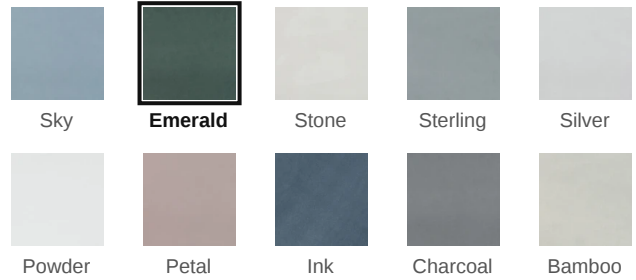

Watercolors 0.5 x 12 Emerald Glossy Jolly Trim

Watercolors 0.5x12 Emerald Glossy Jolly Trim

SKU

SPUI-903167

COLOR OPTIONS

SHAPE / SIZE

PRODUCT INFORMATION

Material Ceramic	Shape Jolly
Chip/Tile Size 0.5 x 12	Finish Glossy
Color Emerald	Sq Ft Per Piece N/A
Glazed Yes	Tile Thickness N/A
Shade Variation V2	Texture Variation T2
Size Variation S2	Pits & Chips Variation PC1

PRODUCT GALLERY

Immerse yourself in the subtle elegance of the Watercolors series, offering ten colors in 3x12 rectangle tile, 6" hexagon tile, and a jolly trim. Designed for indoor wall applications, this collection features neutral and earth tones with low variation and a handmade look, making it incredibly versatile for any indoor wall installation. Whether for single-family homes, multi-family units, or hospitality settings, the glossy finish and ceramic body of the Watercolors series ensures a luminous and welcoming ambiance.