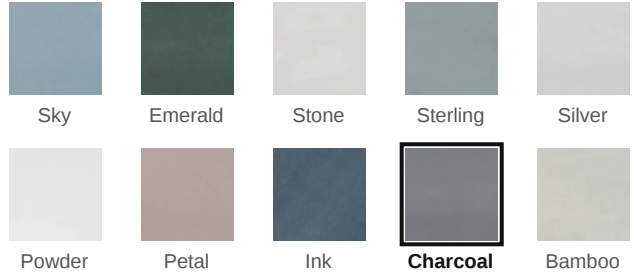

Watercolors 0.5 x 12 Charcoal Glossy Jolly Trim

Watercolors 0.5x12 Charcoal Glossy Jolly Trim

SKU

SPUI-903181

COLOR OPTIONS

SHAPE / SIZE

PRODUCT INFORMATION

Material Ceramic	Shape Jolly
Chip/Tile Size 0.5 x 12	Finish Glossy
Color Charcoal	Sq Ft Per Piece N/A
Glazed Yes	Tile Thickness N/A
Shade Variation V2	Texture Variation T2
Size Variation S2	Pits & Chips Variation PC1

PRODUCT GALLERY

Immerse yourself in the subtle elegance of the Watercolors series, offering ten colors in 3x12 rectangle tile, 6" hexagon tile, and a jolly trim. Designed for indoor wall applications, this collection features neutral and earth tones with low variation and a handmade look, making it incredibly versatile for any indoor wall installation. Whether for single-family homes, multi-family units, or hospitality settings, the glossy finish and ceramic body of the Watercolors series ensures a luminous and welcoming ambiance.