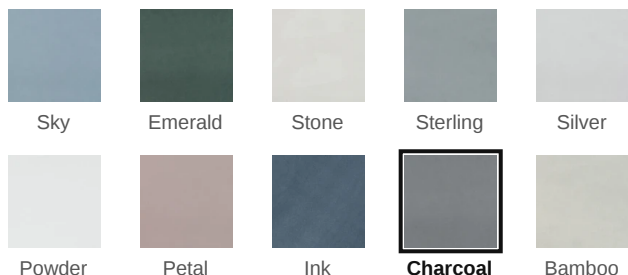

Watercolors 0.5 x 12 Charcoal Glossy Jolly Trim

Watercolors 0.5x12 Charcoal Glossy Jolly Trim

SKU
SPUI-903181

COLOR OPTIONS

SHAPE / SIZE

PRODUCT INFORMATION

Material Ceramic	Shape Jolly
Chip/Tile Size 0.5 x 12	Finish Glossy
Color Charcoal	Sq Ft Per Piece N/A
Glazed Yes	Tile Thickness N/A
Shade Variation V2	Texture Variation T2
Size Variation S2	Pits & Chips Variation PC1

PRODUCT GALLERY

Immerse yourself in the subtle elegance of the Watercolors series, offering ten colors in 3x12 rectangle tile, 6" hexagon tile, and a jolly trim. Designed for indoor wall applications, this collection features neutral and earth tones with low variation and a handmade look, making it incredibly versatile for any indoor wall installation. Whether for single-family homes, multi-family units, or hospitality settings, the glossy finish and ceramic body of the Watercolors series ensures a luminous and welcoming ambiance.