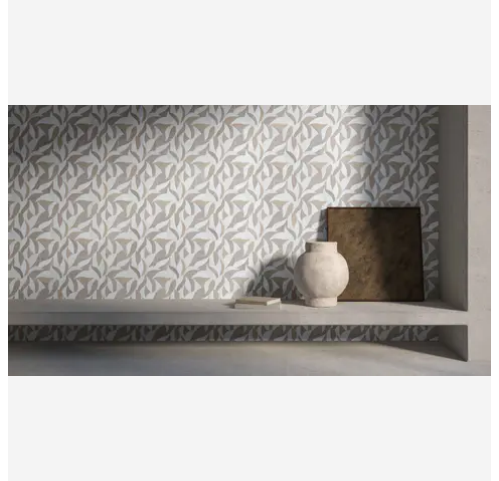

Verdant captures the feeling of standing in a quiet garden, translated into stone. That same sense of layered growth lives in the directional marble layout, hinting at organic energy across shower floors and walls. It gives a gentle movement when pulled vertical, pairing naturally with warm metals, soft paint, and natural light. It is the kind of surface designers choose to make spaces feel grounded, calm, and thoughtfully complete.