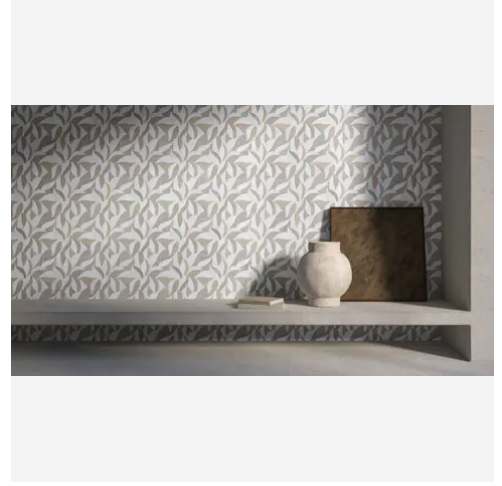

Verdant Pine Polished Mosaic

Verdant Pine Polished Mosaic

SKU
SPUI-904996

COLOR OPTIONS

SHAPE / SIZE

PRODUCT INFORMATION

Material Marble	Shape Water Jet
Chip/Tile Size Multi	Finish Honed
Color Pine	Sq Ft Per Piece 0.97
Glazed N/A	Tile Thickness 10 mm
Shade Variation V4	Texture Variation N/A
Size Variation N/A	Pits & Chips Variation N/A

Verdant captures the feeling of standing in a quiet garden, translated into stone. That same sense of layered growth lives in the directional marble layout, hinting at organic energy across shower floors and walls. It gives a gentle movement when pulled vertical, pairing naturally with warm metals, soft paint, and natural light. It is the kind of surface designers choose to make spaces feel grounded, calm, and thoughtfully complete.