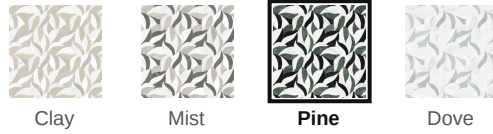

Verdant Pine Polished Mosaic

Verdant Pine Polished Mosaic

SKU
SPUI-904996

COLOR OPTIONS

SHAPE / SIZE

PRODUCT INFORMATION

Material Marble	Shape Water Jet
Chip/Tile Size Multi	Finish Honed
Color Pine	Sq Ft Per Piece 0.97
Glazed N/A	Tile Thickness 10 mm
Shade Variation V4	Texture Variation N/A
Size Variation N/A	Pits & Chips Variation N/A