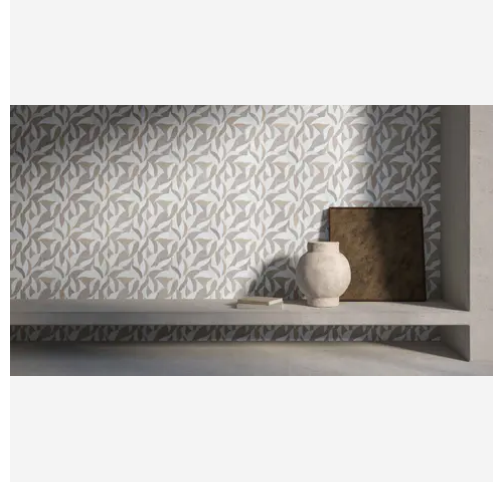

Verdant Mist Honed w/ Polished Accents Mosaic

Verdant Mist Honed w/ Polished Accents Mosaic

SKU

SPUI-904995

COLOR OPTIONS

Clay

Mist

Pine

PRODUCT GALLERY

Verdant captures the feeling of standing in a quiet garden, translated into stone. That same sense of layered growth lives in the directional marble layout, hinting at organic energy across shower floors and walls. It gives a gentle movement when pulled vertical, pairing naturally with warm metals, soft paint, and natural light. It is the kind of surface designers choose to make spaces feel grounded, calm, and thoughtfully complete.