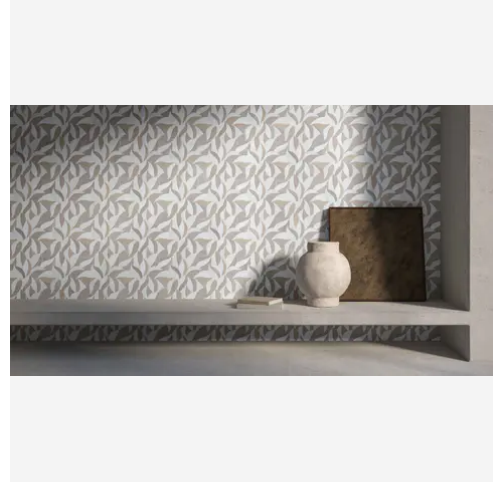

Verdant Mist Honed w/ Polished Accents Mosaic

Verdant Mist Honed w/ Polished Accents Mosaic

SKU

SPUI-904995

COLOR OPTIONS

Clay

Mist

Pine

PRODUCT GALLERY

Verdant captures the feeling of standing in a quiet garden, translated into stone. That same sense of layered growth lives in the directional marble layout, hinting at organic energy across shower floors and walls. It gives a gentle movement when pulled vertical, pairing naturally with warm metals, soft paint, and natural light. It is the kind of surface designers choose to make spaces feel grounded, calm, and thoughtfully complete.