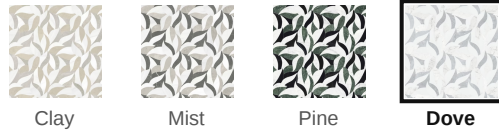

# Verdant Dove Honed Mosaic

Verdant Dove Honed Mosaic

SKU  
**SPUI-904994**

COLOR OPTIONS

SHAPE / SIZE

PRODUCT INFORMATION

Material Marble	Shape Water Jet
Chip/Tile Size Multi	Finish Honed
Color Dove	Sq Ft Per Piece 0.97
Glazed N/A	Tile Thickness 10 mm
Shade Variation V4	Texture Variation N/A
Size Variation N/A	Pits & Chips Variation N/A