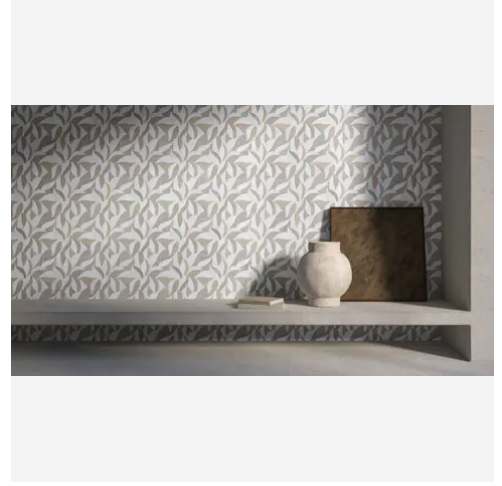

## PRODUCT GALLERY

---

Verdant captures the feeling of standing in a quiet garden, translated into stone. That same sense of layered growth lives in the directional marble layout, hinting at organic energy across shower floors and walls. It gives a gentle movement when pulled vertical, pairing naturally with warm metals, soft paint, and natural light. It is the kind of surface designers choose to make spaces feel grounded, calm, and thoughtfully complete.