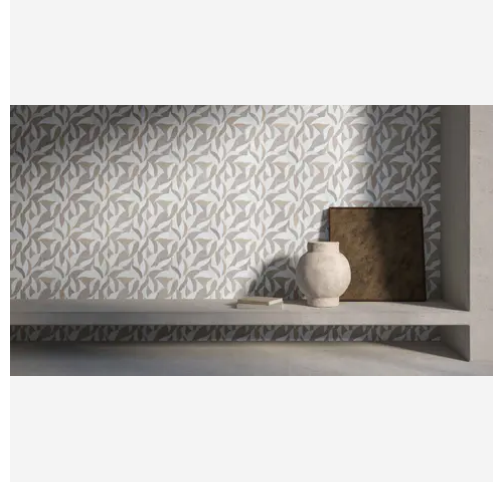

## PRODUCT GALLERY

---

Verdant captures the feeling of standing in a quiet garden, translated into stone. That same sense of layered growth lives in the directional marble layout, hinting at organic energy across shower floors and walls. It gives a gentle movement when pulled vertical, pairing naturally with warm metals, soft paint, and natural light. It is the kind of surface designers choose to make spaces feel grounded, calm, and thoughtfully complete.