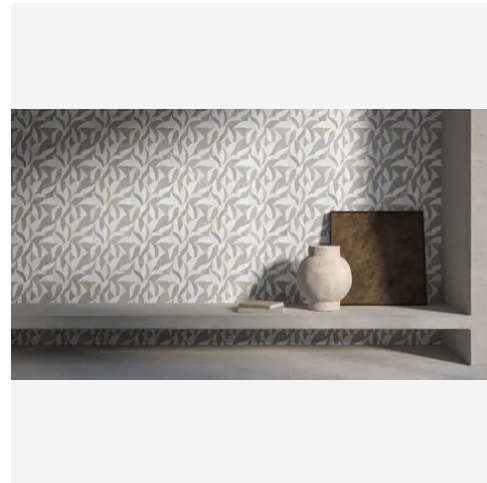

PRODUCT GALLERY

Verdant captures the feeling of standing in a quiet garden, translated into stone. That same sense of layered growth lives in the directional marble layout, hinting at organic energy across shower floors and walls. It gives a gentle movement when pulled vertical, pairing naturally with warm metals, soft paint, and natural light. It is the kind of surface designers choose to make spaces feel grounded, calm, and thoughtfully complete.