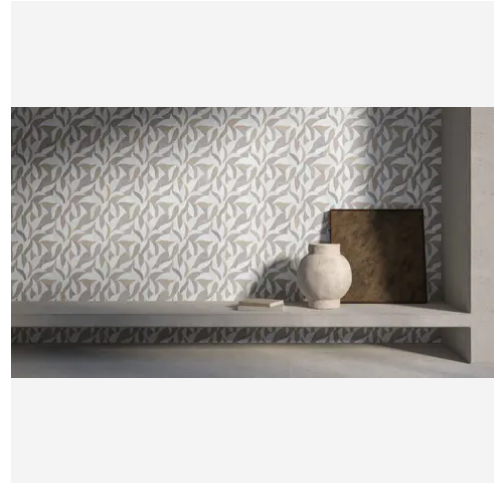

PRODUCT GALLERY

Verdant captures the feeling of standing in a quiet garden, translated into stone. That same sense of layered growth lives in the directional marble layout, hinting at organic energy across shower floors and walls. It gives a gentle movement when pulled vertical, pairing naturally with warm metals, soft paint, and natural light. It is the kind of surface designers choose to make spaces feel grounded, calm, and thoughtfully complete.