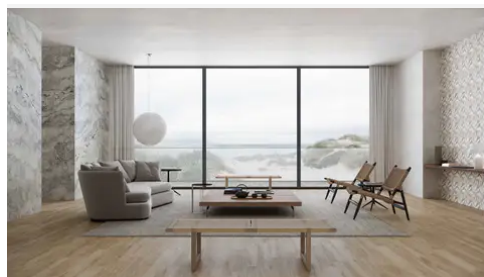

PRODUCT GALLERY

Verdant captures the feeling of standing in a quiet garden, translated into stone. That same sense of layered growth lives in the directional marble layout, hinting at organic energy across shower floors and walls. It gives a gentle movement when pulled vertical, pairing naturally with warm metals, soft paint, and natural light. It is the kind of surface designers choose to make spaces feel grounded, calm, and thoughtfully complete.