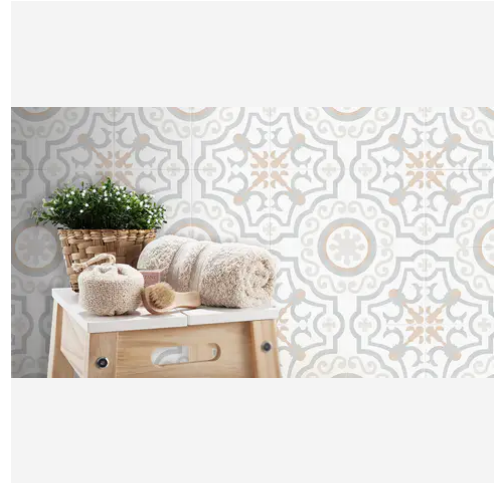

Valencia Deco 6 x 6 Perla Chic Matte Square Tile

Valencia Deco 6x6 Perla Chic Matte Square Tile

SKU

POR-VALPER-66-M

COLOR OPTIONS

Providence

Noyack

Montauk

Kali Chic

Clover B&W

Bridgeham

Perla Chic

SHAPE / SIZE

PRODUCT INFORMATION

Material Porcelain	Shape Square
Chip/Tile Size 6 x 6	Finish Matte
Color Perla Chic	Sq Ft Per Piece N/A
Glazed Yes	Tile Thickness 9 mm
Shade Variation V2	Texture Variation N/A
Size Variation N/A	Pits & Chips Variation N/A

PRODUCT GALLERY

Valencia Deco stands out with its seven colors, each featuring unique patterns that bring beauty and character to any space. The 6x6 inch tiles are perfect for residential walls and floors, pool linings, or exterior walls. With low variation and a matte finish on the porcelain body, these tiles offer a sophisticated look that is both neutral and captivating. The beautiful and unique patterns are especially great for pools, providing an elegant and cohesive look that enhances the overall aesthetic.