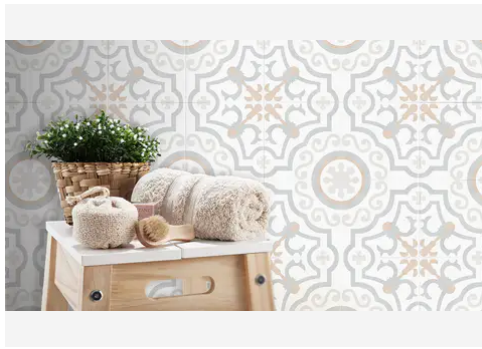

Valencia Deco 6 x 6 Clover B&W Matte Square Tile

Valencia Deco 6x6 Clover B&W Matte Square Tile

SKU
POR-VALCLO-66-M

COLOR OPTIONS

Providence

Noyack

Montauk

Kali Chic

**Clover
B&W**

Bridgeham

Perla Chic

SHAPE / SIZE

PRODUCT INFORMATION

Material Porcelain	Shape Square
Chip/Tile Size 6 x 6	Finish Matte
Color Clover B&W	Sq Ft Per Piece N/A
Glazed Yes	Tile Thickness 9 mm
Shade Variation V2	Texture Variation N/A
Size Variation N/A	Pits & Chips Variation N/A

PRODUCT GALLERY

Valencia Deco stands out with its seven colors, each featuring unique patterns that bring beauty and character to any space. The 6x6 inch tiles are perfect for residential walls and floors, pool linings, or exterior walls. With low variation and a matte finish on the porcelain body, these tiles offer a sophisticated look that is both neutral and captivating. The beautiful and unique patterns are especially great for pools, providing an elegant and cohesive look that enhances the overall aesthetic.