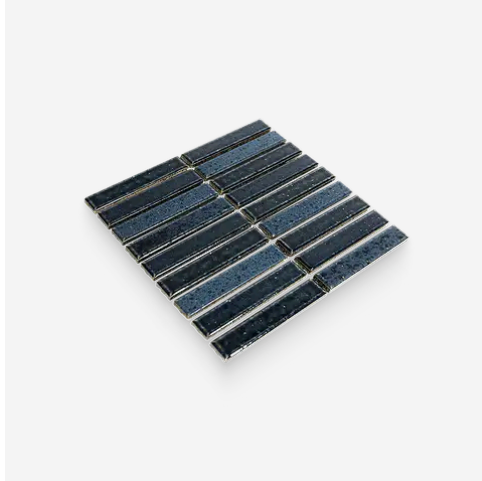

# Suna 1.1 x 5.71 Tidal Blue Mixed Finish Stacked Mosaic

Suna 1.1x5.71 Tidal Blue Mixed Finish Stacked Mosaic

SKU  
SPUI-904808

COLOR OPTIONS

N/A

SHAPE / SIZE

1.1 x 5.71 Stacked

## PRODUCT INFORMATION

Material Porcelain	Shape Stacked
Chip/Tile Size 1.1 x 5.71	Finish Mixed Glossy and Matte
Color Tidal Blue	Sq Ft Per Piece 0.97
Glazed Yes	Tile Thickness 9 mm
Shade Variation V4	Texture Variation T3
Size Variation S2	Pits & Chips Variation PC2

## PRODUCT GALLERY

---

Suna begins where raw clay meets fire; where natural reactions defy manufactured uniformity. Channeling time-honored Japanese kiln techniques, these small-batch 1x6 kit-kat tiles feature speckled, organic texture born from mineral reactions and kiln heat. The stacked linear profile cleans up visual clutter to provide a structured backdrop, adding to the warmth of this ceramic mosaic. Finished with mixed glazes in Matte and Glossy like Tidal Blue and Mud, Suna brings a soothing and living aesthetic to any space. From kitchen backsplash to pool lining, Suna delivers the balance designers seek when clients crave authenticity over manufactured perfection.