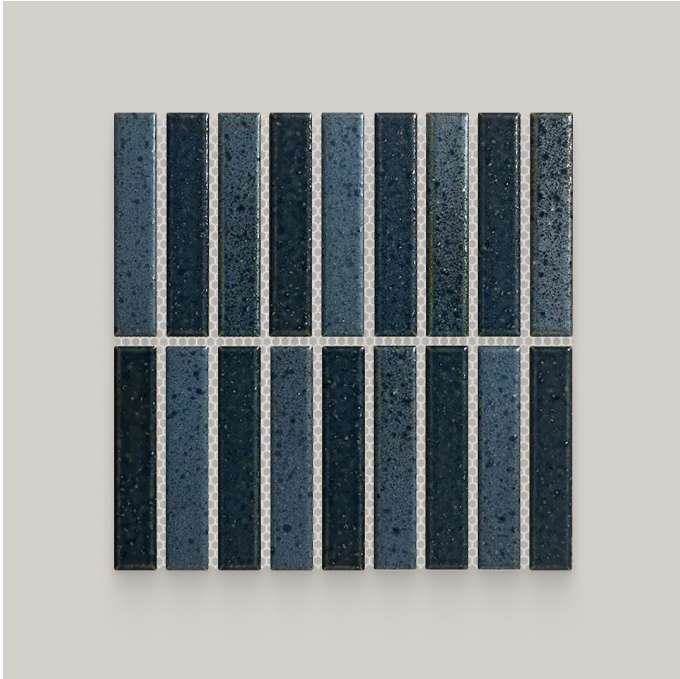

# Suna 1.1 x 5.71 Tidal Blue Mixed Finish Stacked Mosaic

Suna 1.1x5.71 Tidal Blue Mixed Finish Stacked Mosaic

SKU  
SPUI-904808

COLOR OPTIONS

N/A

SHAPE / SIZE

1.1 x 5.71 Stacked

## PRODUCT INFORMATION

Material Porcelain	Shape Stacked
Chip/Tile Size 1.1 x 5.71	Finish Mixed Glossy and Matte
Color Tidal Blue	Sq Ft Per Piece 0.97
Glazed Yes	Tile Thickness 9 mm
Shade Variation V4	Texture Variation T3
Size Variation S2	Pits & Chips Variation PC2

## PRODUCT GALLERY

---

Suna begins where raw clay meets fire; where natural reactions defy manufactured uniformity. Channeling time-honored Japanese kiln techniques, these small-batch 1x6 kit-kat tiles feature speckled, organic texture born from mineral reactions and kiln heat. The stacked linear profile cleans up visual clutter to provide a structured backdrop, adding to the warmth of this ceramic mosaic. Finished with mixed glazes in Matte and Glossy like Tidal Blue and Mud, Suna brings a soothing and living aesthetic to any space. From kitchen backsplash to pool lining, Suna delivers the balance designers seek when clients crave authenticity over manufactured perfection.