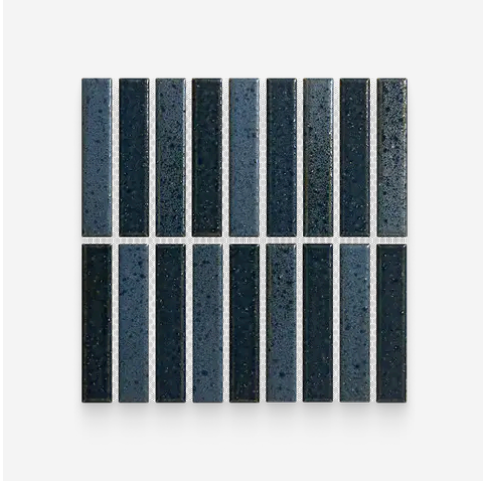

# Suna 1.1 x 5.71 Tidal Blue Mixed Finish Stacked Mosaic

Suna 1.1x5.71 Tidal Blue Mixed Finish Stacked Mosaic

SKU  
SPUI-904808

COLOR OPTIONS

N/A

SHAPE / SIZE

1.1 x 5.71 Stacked

## PRODUCT INFORMATION

Material Porcelain	Shape Stacked
Chip/Tile Size 1.1 x 5.71	Finish Mixed Glossy and Matte
Color Tidal Blue	Sq Ft Per Piece 0.97
Glazed Yes	Tile Thickness 9 mm
Shade Variation V4	Texture Variation T3
Size Variation S2	Pits & Chips Variation PC2

## PRODUCT GALLERY

---

Suna begins where raw clay meets fire; where natural reactions defy manufactured uniformity. Channeling time-honored Japanese kiln techniques, these small-batch 1x6 kit-kat tiles feature speckled, organic texture born from mineral reactions and kiln heat. The stacked linear profile cleans up visual clutter to provide a structured backdrop, adding to the warmth of this ceramic mosaic. Finished with mixed glazes in Matte and Glossy like Tidal Blue and Mud, Suna brings a soothing and living aesthetic to any space. From kitchen backsplash to pool lining, Suna delivers the balance designers seek when clients crave authenticity over manufactured perfection.