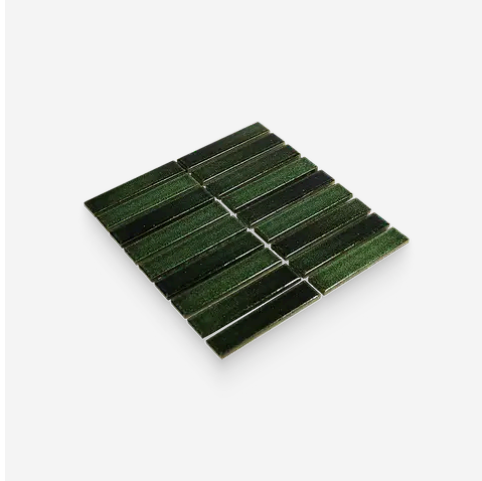

STONE PRODUCTS
UNLIMITED, INC

Suna 1.1 x 5.71 Garden Green Glossy Stacked Mosaic

Suna 1.1x5.71 Garden Green Matte Stacked Mosaic

SKU

SPUI-904810

COLOR OPTIONS

Garden Green

Mud

Sand

Seafoam

Olympus White

Tidal Blue

Powder White

SHAPE / SIZE

PRODUCT INFORMATION

Material Porcelain	Shape Stacked
Chip/Tile Size 1.1 x 5.71	Finish Glossy
Color Garden Green	Sq Ft Per Piece 0.97
Glazed Yes	Tile Thickness 9 mm
Shade Variation V4	Texture Variation T3
Size Variation S2	Pits & Chips Variation PC2

PRODUCT GALLERY

Suna begins where raw clay meets fire; where natural reactions defy manufactured uniformity. Channeling time-honored Japanese kiln techniques, these small-batch 1x6 kit-kat tiles feature speckled, organic texture born from mineral reactions and kiln heat. The stacked linear profile cleans up visual clutter to provide a structured backdrop, adding to the warmth of this ceramic mosaic. Finished with mixed glazes in Matte and Glossy like Tidal Blue and Mud, Suna brings a soothing and living aesthetic to any space. From kitchen backsplash to pool lining, Suna delivers the balance designers seek when clients crave authenticity over manufactured perfection.