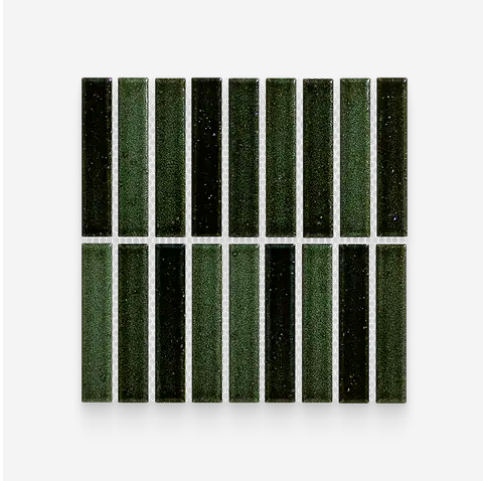

STONE PRODUCTS
UNLIMITED, INC

Suna 1.1 x 5.71 Garden Green Glossy Stacked Mosaic

Suna 1.1x5.71 Garden Green Matte Stacked Mosaic

SKU

SPUI-904810

COLOR OPTIONS

Garden Green

Mud

Sand

Seafoam

Olympus White

Tidal Blue

Powder White

SHAPE / SIZE

PRODUCT INFORMATION

Material Porcelain	Shape Stacked
Chip/Tile Size 1.1 x 5.71	Finish Glossy
Color Garden Green	Sq Ft Per Piece 0.97
Glazed Yes	Tile Thickness 9 mm
Shade Variation V4	Texture Variation T3
Size Variation S2	Pits & Chips Variation PC2

PRODUCT GALLERY

Suna begins where raw clay meets fire; where natural reactions defy manufactured uniformity. Channeling time-honored Japanese kiln techniques, these small-batch 1x6 kit-kat tiles feature speckled, organic texture born from mineral reactions and kiln heat. The stacked linear profile cleans up visual clutter to provide a structured backdrop, adding to the warmth of this ceramic mosaic. Finished with mixed glazes in Matte and Glossy like Tidal Blue and Mud, Suna brings a soothing and living aesthetic to any space. From kitchen backsplash to pool lining, Suna delivers the balance designers seek when clients crave authenticity over manufactured perfection.