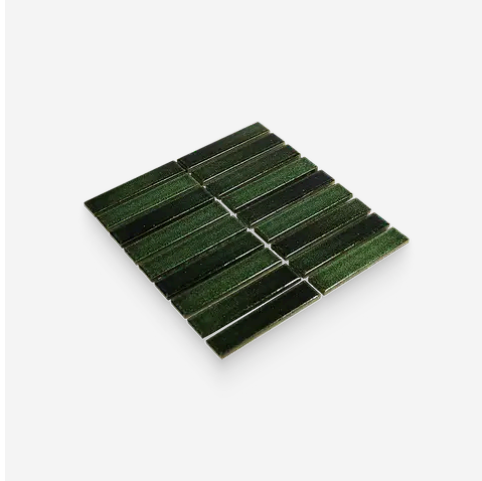

Suna 1.1 x 5.71 Garden Green Glossy Stacked Mosaic

Suna 1.1x5.71 Garden Green Matte Stacked Mosaic

SKU
SPUI-904810

COLOR OPTIONS

Garden Green

Mud

Sand

Seafoam

Olympus White

Tidal Blue

Powder White

SHAPE / SIZE

PRODUCT INFORMATION

Material Porcelain	Shape Stacked
Chip/Tile Size 1.1 x 5.71	Finish Glossy
Color Garden Green	Sq Ft Per Piece 0.97
Glazed Yes	Tile Thickness 9 mm
Shade Variation V4	Texture Variation T3
Size Variation S2	Pits & Chips Variation PC2

PRODUCT GALLERY

Suna begins where raw clay meets fire; where natural reactions defy manufactured uniformity. Channeling time-honored Japanese kiln techniques, these small-batch 1x6 kit-kat tiles feature speckled, organic texture born from mineral reactions and kiln heat. The stacked linear profile cleans up visual clutter to provide a structured backdrop, adding to the warmth of this ceramic mosaic. Finished with mixed glazes in Matte and Glossy like Tidal Blue and Mud, Suna brings a soothing and living aesthetic to any space. From kitchen backsplash to pool lining, Suna delivers the balance designers seek when clients crave authenticity over manufactured perfection.