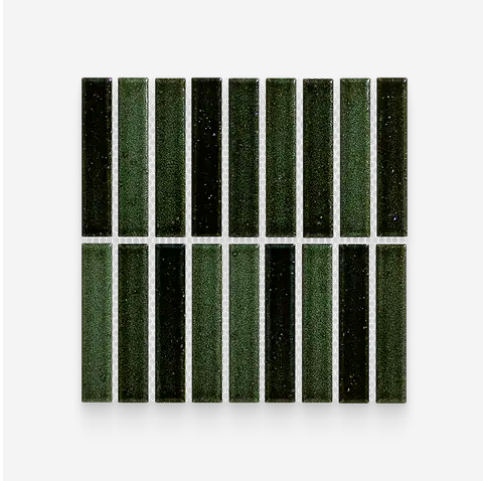

Suna 1.1 x 5.71 Garden Green Glossy Stacked Mosaic

Suna 1.1x5.71 Garden Green Matte Stacked Mosaic

SKU
SPUI-904810

COLOR OPTIONS

Garden Green

Mud

Sand

Seafoam

Olympus White

Tidal Blue

Powder White

SHAPE / SIZE

PRODUCT INFORMATION

Material Porcelain	Shape Stacked
Chip/Tile Size 1.1 x 5.71	Finish Glossy
Color Garden Green	Sq Ft Per Piece 0.97
Glazed Yes	Tile Thickness 9 mm
Shade Variation V4	Texture Variation T3
Size Variation S2	Pits & Chips Variation PC2

PRODUCT GALLERY

Suna begins where raw clay meets fire; where natural reactions defy manufactured uniformity. Channeling time-honored Japanese kiln techniques, these small-batch 1x6 kit-kat tiles feature speckled, organic texture born from mineral reactions and kiln heat. The stacked linear profile cleans up visual clutter to provide a structured backdrop, adding to the warmth of this ceramic mosaic. Finished with mixed glazes in Matte and Glossy like Tidal Blue and Mud, Suna brings a soothing and living aesthetic to any space. From kitchen backsplash to pool lining, Suna delivers the balance designers seek when clients crave authenticity over manufactured perfection.