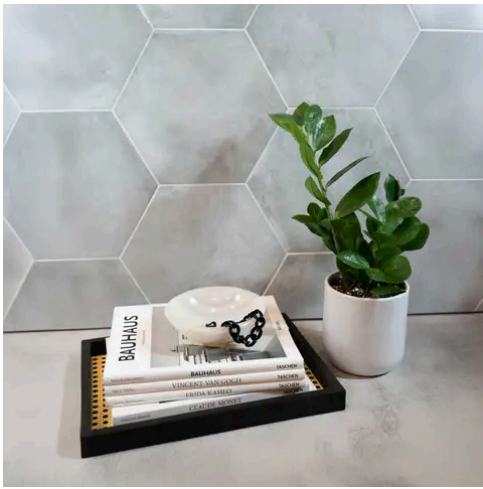

PRODUCT GALLERY

Studio 11.5x10 Silver Matte Hexagon Tile