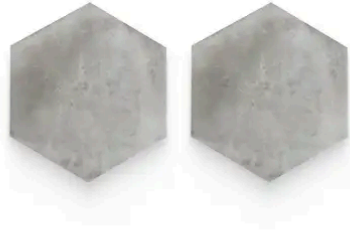

Studio 11.5 x 10 Silver Matte Hexagon Tile

Studio 11.5x10 Silver Matte Hexagon Tile

SKU
TIL-STUSIL-HEX-M

COLOR OPTIONS

N/A

SHAPE / SIZE

PRODUCT INFORMATION

Material Porcelain	Shape Hexagon
Chip/Tile Size 11.5 x 10	Finish Matte
Color Silver	Sq Ft Per Piece N/A
Glazed Yes	Tile Thickness 9 mm
Shade Variation V3	Texture Variation T2
Size Variation S3	Pits & Chips Variation PC1

Water Absorption
<0.5%

MOHS
7

Breaking Strength
≥275 Lbs.

Chemical Resistance
Resistant

DCOF
≥0.42

SPACES

Residential Projects		Commercial Projects	
Wall Interior	Yes	Wall Interior	Yes
Wall Exterior	Yes	Wall Exterior	Yes
Floor Interior	Yes	Floor Interior	Yes
Floor Exterior	No	Floor Exterior	No
Pool	No	Pool	No

PRODUCT GALLERY

Studio 11.5x10 Silver Matte Hexagon Tile