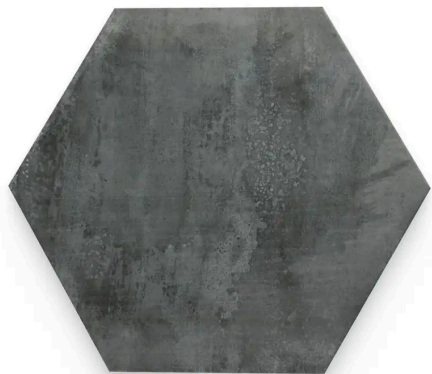

Studio 11.5 x 10 Charcoal Matte Hexagon Tile

Studio 11.5x10 Charcoal Matte Hexagon Tile

SKU
TIL-STUCHA-HEX-M

COLOR OPTIONS

N/A

SHAPE / SIZE

PRODUCT INFORMATION

Material
Porcelain

Shape
Hexagon

Chip/Tile Size
11.5 x 10

Finish
Matte

Color
Charcoal

Sq Ft Per Piece
N/A

Glazed
Yes

Tile Thickness
9 mm

Shade Variation
V3