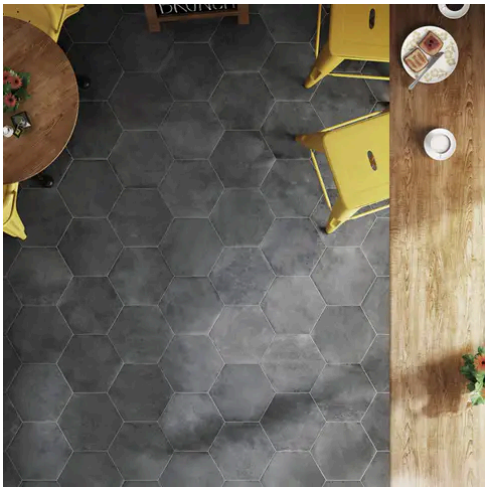

PRODUCT GALLERY

Studio 11.5x10 Charcoal Matte Hexagon Tile