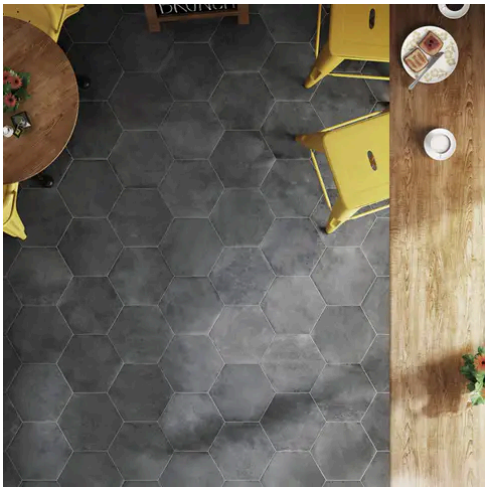

Studio 11.5 x 10 Charcoal Matte Hexagon Tile

Studio 11.5x10 Charcoal Matte Hexagon Tile

SKU
 TIL-STUCHA-HEX-M

COLOR OPTIONS

N/A

SHAPE / SIZE

PRODUCT INFORMATION

Material Porcelain	Shape Hexagon
Chip/Tile Size 11.5 x 10	Finish Matte
Color Charcoal	Sq Ft Per Piece N/A
Glazed Yes	Tile Thickness 9 mm
Shade Variation V3	Texture Variation T2
Size Variation S3	Pits & Chips Variation PC1

PRODUCT GALLERY

Studio 11.5x10 Charcoal Matte Hexagon Tile