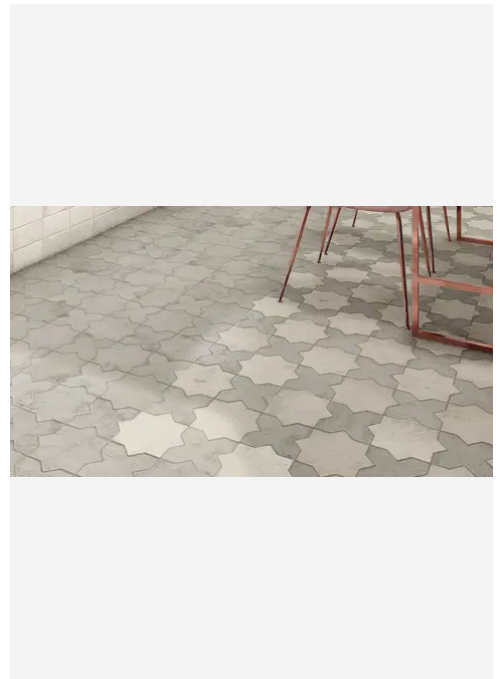

---

---

PRODUCT GALLERY

---

We curated the Star and Cross collection not just as a tile but as a tool for architectural expression. Moving beyond the limitations of standard terracotta, this series utilizes a dense porcelain body to deliver the beloved interlocking shape with newfound versatility. The true power of the collection lies in its capacity for customization where the 6x6 Star and Cross shapes can be mixed to define specific moods. Whether pairing the stone look Glacier with Dove for a soft transition or contrasting black Night with glossy Snow for drama, the collection brings dimension and personality to spaces ranging from intimate powder rooms to expansive outdoor patios.