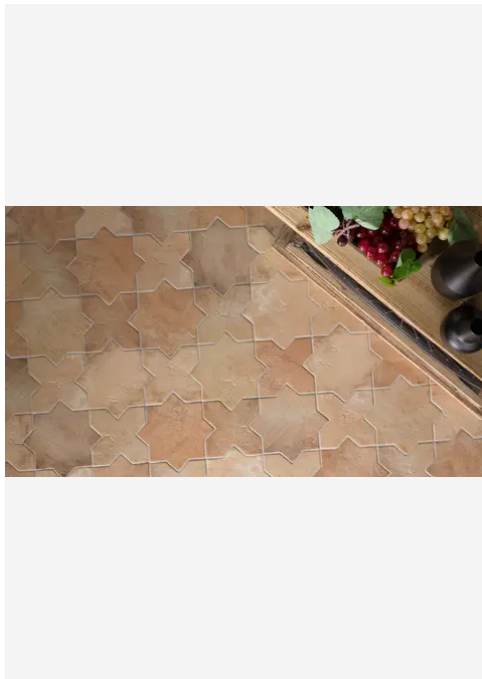

---

---

PRODUCT GALLERY

---

We curated the Star and Cross collection not just as a tile but as a tool for architectural expression. Moving beyond the limitations of standard terracotta, this series utilizes a dense porcelain body to deliver the beloved interlocking shape with newfound versatility. The true power of the collection lies in its capacity for customization where the 6x6 Star and Cross shapes can be mixed to define specific moods. Whether pairing the stone look Glacier with Dove for a soft transition or contrasting black Night with glossy Snow for drama, the collection brings dimension and personality to spaces ranging from intimate powder rooms to expansive outdoor patios.