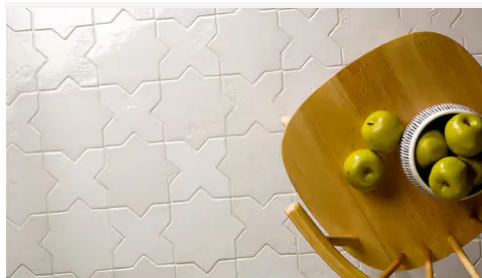

---

---

PRODUCT GALLERY

---

We curated the Star and Cross collection not just as a tile but as a tool for architectural expression. Moving beyond the limitations of standard terracotta, this series utilizes a dense porcelain body to deliver the beloved interlocking shape with newfound versatility. The true power of the collection lies in its capacity for customization where the 6x6 Star and Cross shapes can be mixed to define specific moods. Whether pairing the stone look Glacier with Dove for a soft transition or contrasting black Night with glossy Snow for drama, the collection brings dimension and personality to spaces ranging from intimate powder rooms to expansive outdoor patios.