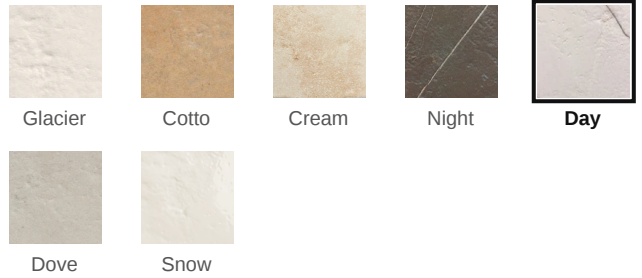

Star and Cross 6 x 6 Day Matte Star Tile

Star and Cross 6x6 Day Matte Star Tile

SKU
SPUI-904547

COLOR OPTIONS

SHAPE / SIZE

PRODUCT INFORMATION

Material Porcelain	Shape Star
Chip/Tile Size 6 x 6	Finish Matte
Color Day	Sq Ft Per Piece 0.263125
Glazed Yes	Tile Thickness 9 mm
Shade Variation V4	Texture Variation T3
Size Variation S4	Pits & Chips Variation PC1

Yes

Pool

Yes

PRODUCT GALLERY

We curated the Star and Cross collection not just as a tile but as a tool for architectural expression. Moving beyond the limitations of standard terracotta, this series utilizes a dense porcelain body to deliver the beloved interlocking shape with newfound versatility. The true power of the collection lies in its capacity for customization where the 6x6 Star and Cross shapes can be mixed to define specific moods. Whether pairing the stone look Glacier with Dove for a soft transition or contrasting black Night with glossy Snow for drama, the collection brings dimension and personality to spaces ranging from intimate powder rooms to expansive outdoor patios.