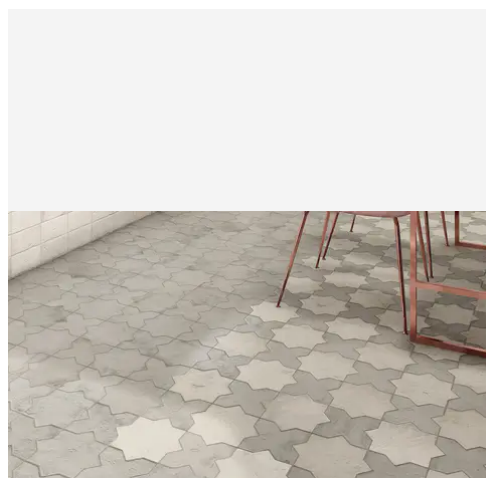

Star and Cross 6 x 6 Day Matte Cross Tile

Star and Cross 6x6 Day Matte Cross Tile

SKU
SPUI-904549

COLOR OPTIONS

SHAPE / SIZE

PRODUCT INFORMATION

Material Porcelain	Shape Cross
Chip/Tile Size 6 x 6	Finish Matte
Color Day	Sq Ft Per Piece 0.262916667
Glazed Yes	Tile Thickness 9 mm
Shade Variation V4	Texture Variation T3
Size Variation S4	Pits & Chips Variation PC1

We curated the Star and Cross collection not just as a tile but as a tool for architectural expression. Moving beyond the limitations of standard terracotta, this series utilizes a dense porcelain body to deliver the beloved interlocking shape with newfound versatility. The true power of the collection lies in its capacity for customization where the 6x6 Star and Cross shapes can be mixed to define specific moods. Whether pairing the stone look Glacier with Dove for a soft transition or contrasting black Night with glossy Snow for drama, the collection brings dimension and personality to spaces ranging from intimate powder rooms to expansive outdoor patios.