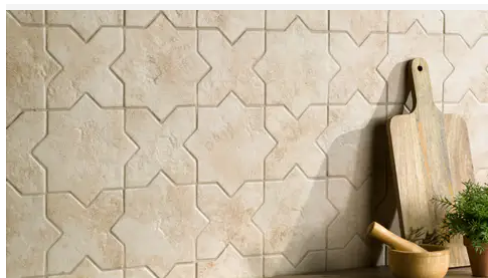

Star and Cross 6 x 6 Day Matte Cross Tile

Star and Cross 6x6 Day Matte Cross Tile

SKU
SPUI-904549

COLOR OPTIONS

SHAPE / SIZE

PRODUCT INFORMATION

Material Porcelain	Shape Cross
Chip/Tile Size 6 x 6	Finish Matte
Color Day	Sq Ft Per Piece 0.262916667
Glazed Yes	Tile Thickness 9 mm
Shade Variation V4	Texture Variation T3
Size Variation S4	Pits & Chips Variation PC1

We curated the Star and Cross collection not just as a tile but as a tool for architectural expression. Moving beyond the limitations of standard terracotta, this series utilizes a dense porcelain body to deliver the beloved interlocking shape with newfound versatility. The true power of the collection lies in its capacity for customization where the 6x6 Star and Cross shapes can be mixed to define specific moods. Whether pairing the stone look Glacier with Dove for a soft transition or contrasting black Night with glossy Snow for drama, the collection brings dimension and personality to spaces ranging from intimate powder rooms to expansive outdoor patios.