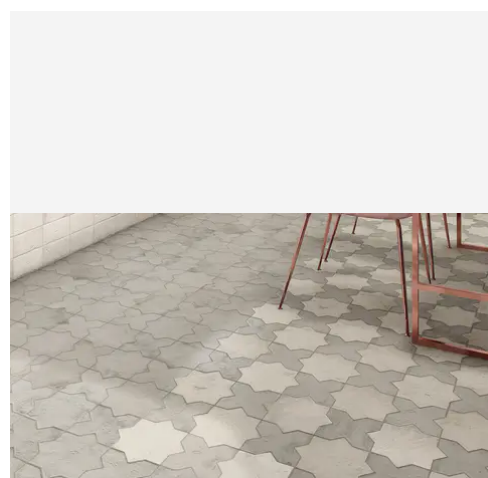

We curated the Star and Cross collection not just as a tile but as a tool for architectural expression. Moving beyond the limitations of standard terracotta, this series utilizes a dense porcelain body to deliver the beloved interlocking shape with newfound versatility. The true power of the collection lies in its capacity for customization where the 6x6 Star and Cross shapes can be mixed to define specific moods. Whether pairing the stone look Glacier with Dove for a soft transition or contrasting black Night with glossy Snow for drama, the collection brings dimension and personality to spaces ranging from intimate powder rooms to expansive outdoor patios.