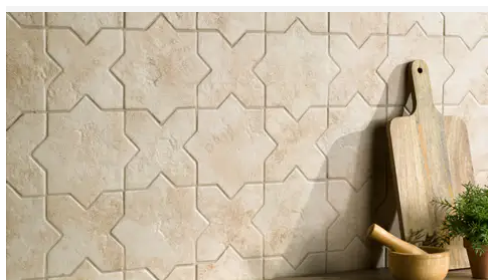

We curated the Star and Cross collection not just as a tile but as a tool for architectural expression. Moving beyond the limitations of standard terracotta, this series utilizes a dense porcelain body to deliver the beloved interlocking shape with newfound versatility. The true power of the collection lies in its capacity for customization where the 6x6 Star and Cross shapes can be mixed to define specific moods. Whether pairing the stone look Glacier with Dove for a soft transition or contrasting black Night with glossy Snow for drama, the collection brings dimension and personality to spaces ranging from intimate powder rooms to expansive outdoor patios.