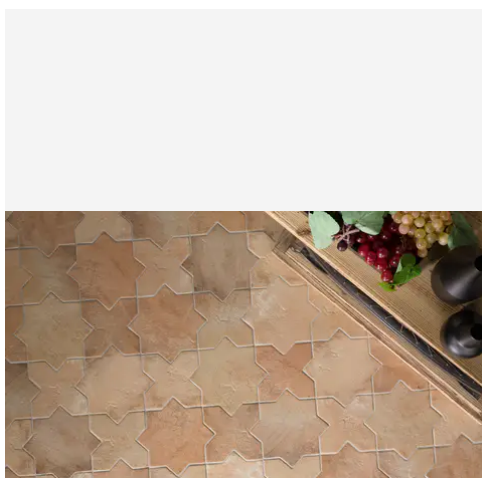

We curated the Star and Cross collection not just as a tile but as a tool for architectural expression. Moving beyond the limitations of standard terracotta, this series utilizes a dense porcelain body to deliver the beloved interlocking shape with newfound versatility. The true power of the collection lies in its capacity for customization where the 6x6 Star and Cross shapes can be mixed to define specific moods. Whether pairing the stone look Glacier with Dove for a soft transition or contrasting black Night with glossy Snow for drama, the collection brings dimension and personality to spaces ranging from intimate powder rooms to expansive outdoor patios.