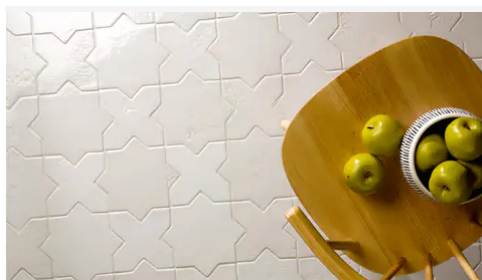

We curated the Star and Cross collection not just as a tile but as a tool for architectural expression. Moving beyond the limitations of standard terracotta, this series utilizes a dense porcelain body to deliver the beloved interlocking shape with newfound versatility. The true power of the collection lies in its capacity for customization where the 6x6 Star and Cross shapes can be mixed to define specific moods. Whether pairing the stone look Glacier with Dove for a soft transition or contrasting black Night with glossy Snow for drama, the collection brings dimension and personality to spaces ranging from intimate powder rooms to expansive outdoor patios.