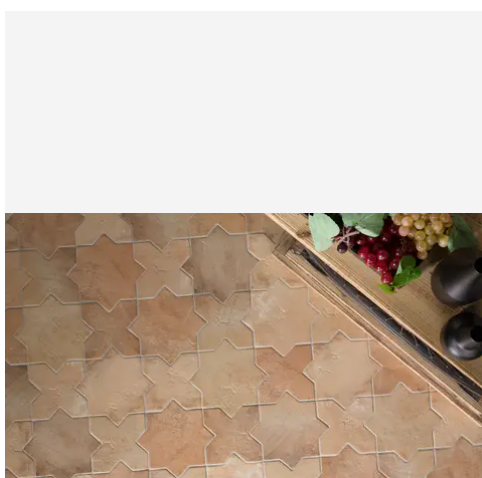

We curated the Star and Cross collection not just as a tile but as a tool for architectural expression. Moving beyond the limitations of standard terracotta, this series utilizes a dense porcelain body to deliver the beloved interlocking shape with newfound versatility. The true power of the collection lies in its capacity for customization where the 6x6 Star and Cross shapes can be mixed to define specific moods. Whether pairing the stone look Glacier with Dove for a soft transition or contrasting black Night with glossy Snow for drama, the collection brings dimension and personality to spaces ranging from intimate powder rooms to expansive outdoor patios.