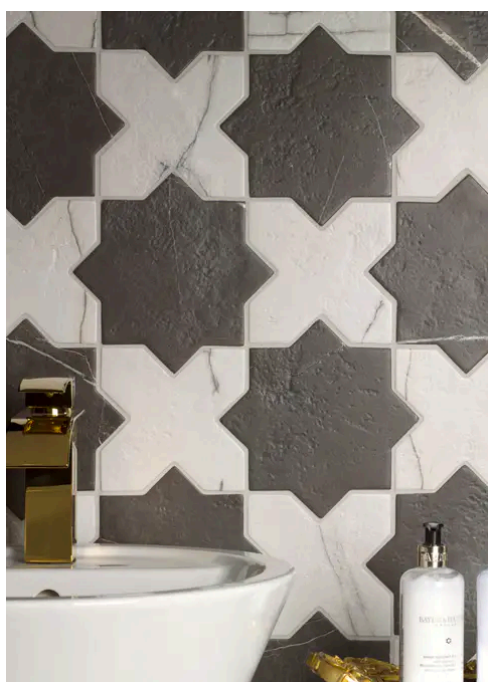

We curated the Star and Cross collection not just as a tile but as a tool for architectural expression. Moving beyond the limitations of standard terracotta, this series utilizes a dense porcelain body to deliver the beloved interlocking shape with newfound versatility. The true power of the collection lies in its capacity for customization where the 6x6 Star and Cross shapes can be mixed to define specific moods. Whether pairing the stone look Glacier with Dove for a soft transition or contrasting black Night with glossy Snow for drama, the collection brings dimension and personality to spaces ranging from intimate powder rooms to expansive outdoor patios.