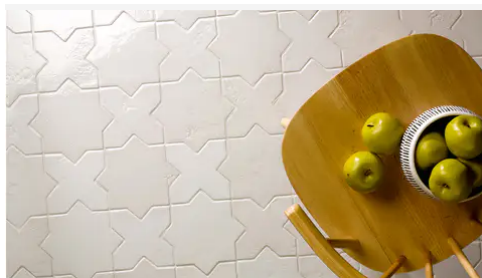

Star and Cross 6 x 6 Day Matte Cross Tile

Star and Cross 6x6 Day Matte Cross Tile

SKU
SPUI-904549

COLOR OPTIONS

SHAPE / SIZE

PRODUCT INFORMATION

Material Porcelain	Shape Cross
Chip/Tile Size 6 x 6	Finish Matte
Color Day	Sq Ft Per Piece 0.262916667
Glazed Yes	Tile Thickness 9 mm
Shade Variation V4	Texture Variation T3
Size Variation S4	Pits & Chips Variation PC1

We curated the Star and Cross collection not just as a tile but as a tool for architectural expression. Moving beyond the limitations of standard terracotta, this series utilizes a dense porcelain body to deliver the beloved interlocking shape with newfound versatility. The true power of the collection lies in its capacity for customization where the 6x6 Star and Cross shapes can be mixed to define specific moods. Whether pairing the stone look Glacier with Dove for a soft transition or contrasting black Night with glossy Snow for drama, the collection brings dimension and personality to spaces ranging from intimate powder rooms to expansive outdoor patios.