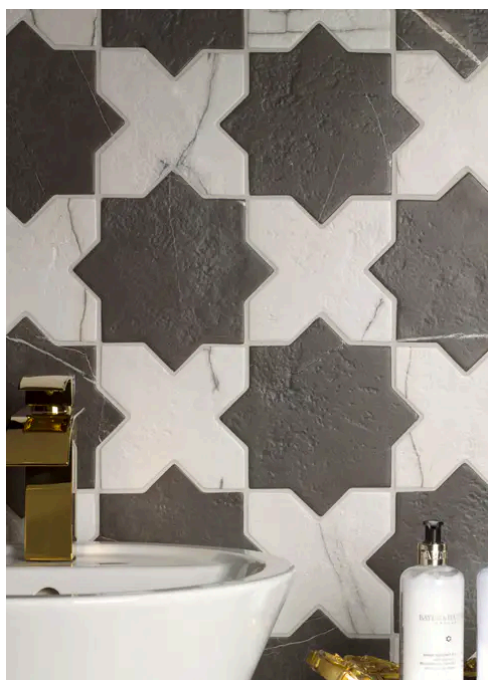

Star and Cross 6 x 6 Day Matte Cross Tile

Star and Cross 6x6 Day Matte Cross Tile

SKU
SPUI-904549

COLOR OPTIONS

SHAPE / SIZE

PRODUCT INFORMATION

Material Porcelain	Shape Cross
Chip/Tile Size 6 x 6	Finish Matte
Color Day	Sq Ft Per Piece 0.262916667
Glazed Yes	Tile Thickness 9 mm
Shade Variation V4	Texture Variation T3
Size Variation S4	Pits & Chips Variation PC1

We curated the Star and Cross collection not just as a tile but as a tool for architectural expression. Moving beyond the limitations of standard terracotta, this series utilizes a dense porcelain body to deliver the beloved interlocking shape with newfound versatility. The true power of the collection lies in its capacity for customization where the 6x6 Star and Cross shapes can be mixed to define specific moods. Whether pairing the stone look Glacier with Dove for a soft transition or contrasting black Night with glossy Snow for drama, the collection brings dimension and personality to spaces ranging from intimate powder rooms to expansive outdoor patios.