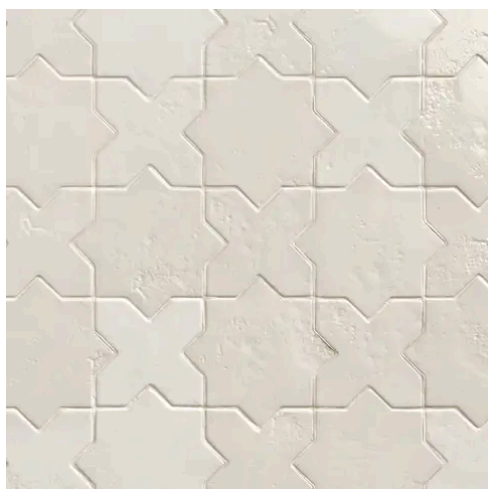

Star and Cross 6 x 6 Snow Glossy Star Tile

Star and Cross 6x6 Snow Glossy Star Tile

SKU
SPUI-904649

COLOR OPTIONS

SHAPE / SIZE

PRODUCT INFORMATION

Material Porcelain	Shape Star
Chip/Tile Size 6 x 6	Finish Glossy
Color Snow	Sq Ft Per Piece 0.263125
Glazed Yes	Tile Thickness 9 mm
Shade Variation V4	Texture Variation T3
Size Variation S4	Pits & Chips Variation PC1

PRODUCT GALLERY

We curated the Star and Cross collection not just as a tile but as a tool for architectural expression. Moving beyond the limitations of standard terracotta, this series utilizes a dense porcelain body to deliver the beloved interlocking shape with newfound versatility. The true power of the collection lies in its capacity for customization where the 6x6 Star and Cross shapes can be mixed to define specific moods. Whether pairing the stone look Glacier with Dove for a soft transition or contrasting black Night with glossy Snow for drama, the collection brings dimension and personality to spaces ranging from intimate powder rooms to expansive outdoor patios.