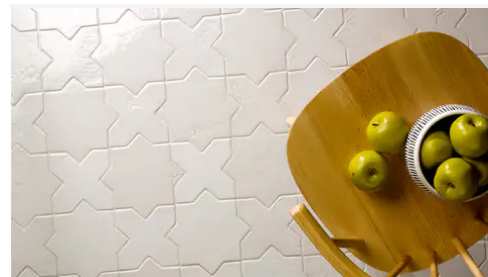

Star and Cross 6 x 6 Snow Glossy Star Tile

Star and Cross 6x6 Snow Glossy Star Tile

SKU

SPUI-904649

COLOR OPTIONS

Glacier

Cotto

Cream

PRODUCT GALLERY

We curated the Star and Cross collection not just as a tile but as a tool for architectural expression. Moving beyond the limitations of standard terracotta, this series utilizes a dense porcelain body to deliver the beloved interlocking shape with newfound versatility. The true power of the collection lies in its capacity for customization where the 6x6 Star and Cross shapes can be mixed to define specific moods. Whether pairing the stone look Glacier with Dove for a soft transition or contrasting black Night with glossy Snow for drama, the collection brings dimension and personality to spaces ranging from intimate powder rooms to expansive outdoor patios.