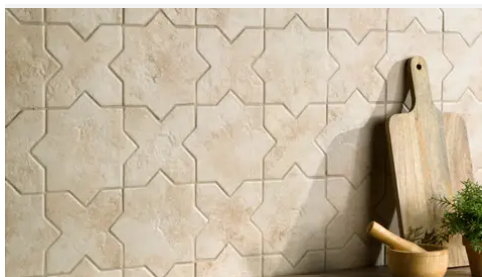

Star and Cross 6 x 6 Snow Glossy Star Tile

Star and Cross 6x6 Snow Glossy Star Tile

SKU
SPUI-904649

COLOR OPTIONS

SHAPE / SIZE

PRODUCT INFORMATION

Material Porcelain	Shape Star
Chip/Tile Size 6 x 6	Finish Glossy
Color Snow	Sq Ft Per Piece 0.263125
Glazed Yes	Tile Thickness 9 mm
Shade Variation V4	Texture Variation T3
Size Variation S4	Pits & Chips Variation PC1

PRODUCT GALLERY

We curated the Star and Cross collection not just as a tile but as a tool for architectural expression. Moving beyond the limitations of standard terracotta, this series utilizes a dense porcelain body to deliver the beloved interlocking shape with newfound versatility. The true power of the collection lies in its capacity for customization where the 6x6 Star and Cross shapes can be mixed to define specific moods. Whether pairing the stone look Glacier with Dove for a soft transition or contrasting black Night with glossy Snow for drama, the collection brings dimension and personality to spaces ranging from intimate powder rooms to expansive outdoor patios.