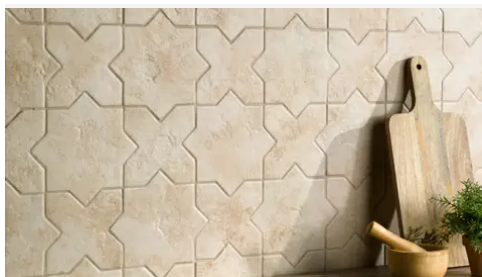

Star and Cross 6 x 6 Snow Glossy Star Tile

Star and Cross 6x6 Snow Glossy Star Tile

SKU

SPUI-904649

COLOR OPTIONS

Glacier

Cotto

Cream

PRODUCT GALLERY

We curated the Star and Cross collection not just as a tile but as a tool for architectural expression. Moving beyond the limitations of standard terracotta, this series utilizes a dense porcelain body to deliver the beloved interlocking shape with newfound versatility. The true power of the collection lies in its capacity for customization where the 6x6 Star and Cross shapes can be mixed to define specific moods. Whether pairing the stone look Glacier with Dove for a soft transition or contrasting black Night with glossy Snow for drama, the collection brings dimension and personality to spaces ranging from intimate powder rooms to expansive outdoor patios.