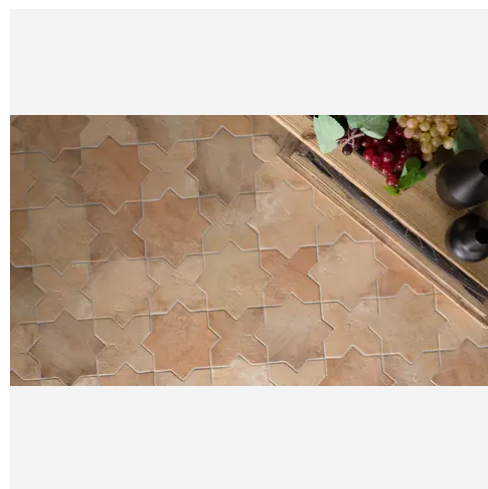

Star and Cross 6 x 6 Snow Glossy Star Tile

Star and Cross 6x6 Snow Glossy Star Tile

SKU
SPUI-904649

COLOR OPTIONS

SHAPE / SIZE

PRODUCT INFORMATION

Material Porcelain	Shape Star
Chip/Tile Size 6 x 6	Finish Glossy
Color Snow	Sq Ft Per Piece 0.263125
Glazed Yes	Tile Thickness 9 mm
Shade Variation V4	Texture Variation T3
Size Variation S4	Pits & Chips Variation PC1

PRODUCT GALLERY

We curated the Star and Cross collection not just as a tile but as a tool for architectural expression. Moving beyond the limitations of standard terracotta, this series utilizes a dense porcelain body to deliver the beloved interlocking shape with newfound versatility. The true power of the collection lies in its capacity for customization where the 6x6 Star and Cross shapes can be mixed to define specific moods. Whether pairing the stone look Glacier with Dove for a soft transition or contrasting black Night with glossy Snow for drama, the collection brings dimension and personality to spaces ranging from intimate powder rooms to expansive outdoor patios.