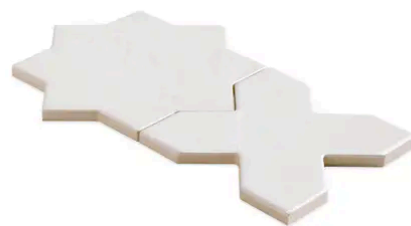

Star and Cross 6 x 6 Snow Glossy Star Tile

Star and Cross 6x6 Snow Glossy Star Tile

SKU

SPUI-904649

COLOR OPTIONS

Glacier

Cotto

Cream

Night

Day

Dove

Snow

SHAPE / SIZE

PRODUCT INFORMATION

Material Porcelain	Shape Star
Chip/Tile Size 6 x 6	Finish Glossy
Color Snow	Sq Ft Per Piece 0.263125
Glazed Yes	Tile Thickness 9 mm
Shade Variation V4	Texture Variation T3
Size Variation S4	Pits & Chips Variation PC1

PRODUCT GALLERY

We curated the Star and Cross collection not just as a tile but as a tool for architectural expression. Moving beyond the limitations of standard terracotta, this series utilizes a dense porcelain body to deliver the beloved interlocking shape with newfound versatility. The true power of the collection lies in its capacity for customization where the 6x6 Star and Cross shapes can be mixed to define specific moods. Whether pairing the stone look Glacier with Dove for a soft transition or contrasting black Night with glossy Snow for drama, the collection brings dimension and personality to spaces ranging from intimate powder rooms to expansive outdoor patios.