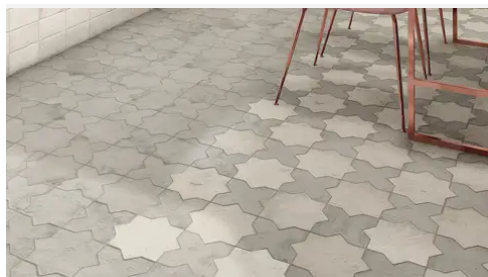

Star and Cross 6 x 6 Snow Glossy Star Tile

Star and Cross 6x6 Snow Glossy Star Tile

SKU

SPUI-904649

COLOR OPTIONS

Glacier

Cotto

Cream

PRODUCT GALLERY

We curated the Star and Cross collection not just as a tile but as a tool for architectural expression. Moving beyond the limitations of standard terracotta, this series utilizes a dense porcelain body to deliver the beloved interlocking shape with newfound versatility. The true power of the collection lies in its capacity for customization where the 6x6 Star and Cross shapes can be mixed to define specific moods. Whether pairing the stone look Glacier with Dove for a soft transition or contrasting black Night with glossy Snow for drama, the collection brings dimension and personality to spaces ranging from intimate powder rooms to expansive outdoor patios.