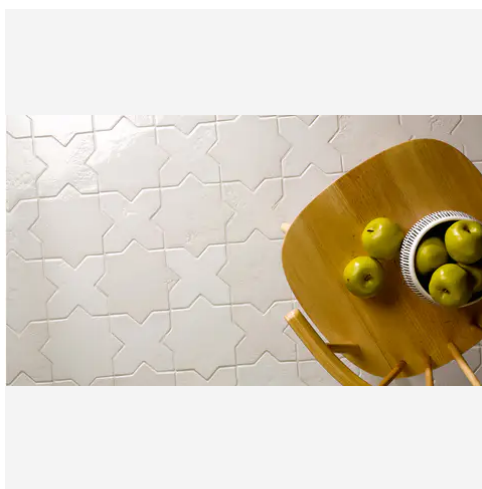

Star and Cross 6 x 6 Snow Glossy Star Tile

Star and Cross 6x6 Snow Glossy Star Tile

SKU

SPUI-904649

COLOR OPTIONS

Glacier

Cotto

Cream

PRODUCT GALLERY

We curated the Star and Cross collection not just as a tile but as a tool for architectural expression. Moving beyond the limitations of standard terracotta, this series utilizes a dense porcelain body to deliver the beloved interlocking shape with newfound versatility. The true power of the collection lies in its capacity for customization where the 6x6 Star and Cross shapes can be mixed to define specific moods. Whether pairing the stone look Glacier with Dove for a soft transition or contrasting black Night with glossy Snow for drama, the collection brings dimension and personality to spaces ranging from intimate powder rooms to expansive outdoor patios.