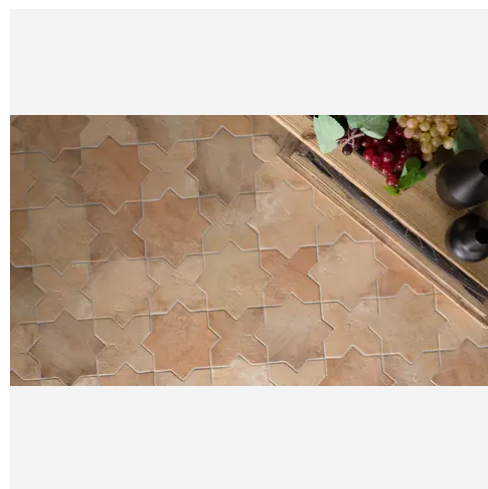

Star and Cross 6 x 6 Snow Glossy Star Tile

Star and Cross 6x6 Snow Glossy Star Tile

SKU

SPUI-904649

COLOR OPTIONS

Glacier

Cotto

Cream

PRODUCT GALLERY

We curated the Star and Cross collection not just as a tile but as a tool for architectural expression. Moving beyond the limitations of standard terracotta, this series utilizes a dense porcelain body to deliver the beloved interlocking shape with newfound versatility. The true power of the collection lies in its capacity for customization where the 6x6 Star and Cross shapes can be mixed to define specific moods. Whether pairing the stone look Glacier with Dove for a soft transition or contrasting black Night with glossy Snow for drama, the collection brings dimension and personality to spaces ranging from intimate powder rooms to expansive outdoor patios.