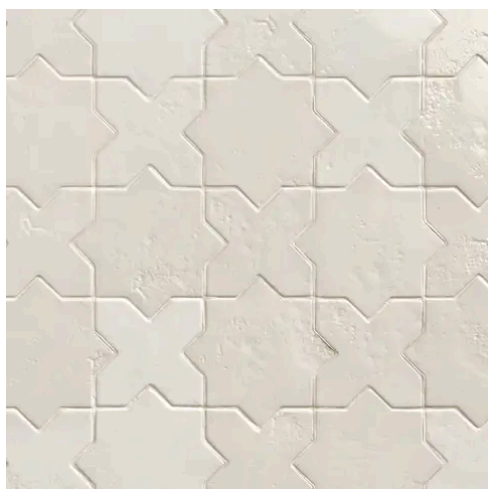

Star and Cross 6 x 6 Snow Glossy Star Tile

Star and Cross 6x6 Snow Glossy Star Tile

SKU

SPUI-904649

COLOR OPTIONS

Glacier

Cotto

Cream

PRODUCT GALLERY

We curated the Star and Cross collection not just as a tile but as a tool for architectural expression. Moving beyond the limitations of standard terracotta, this series utilizes a dense porcelain body to deliver the beloved interlocking shape with newfound versatility. The true power of the collection lies in its capacity for customization where the 6x6 Star and Cross shapes can be mixed to define specific moods. Whether pairing the stone look Glacier with Dove for a soft transition or contrasting black Night with glossy Snow for drama, the collection brings dimension and personality to spaces ranging from intimate powder rooms to expansive outdoor patios.