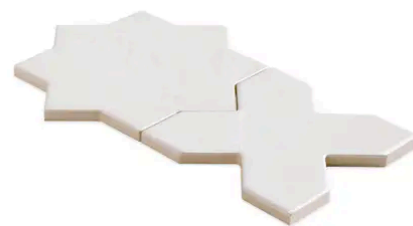

Star and Cross 6 x 6 Snow Glossy Star Tile

Star and Cross 6x6 Snow Glossy Star Tile

SKU
SPUI-904649

COLOR OPTIONS

SHAPE / SIZE

PRODUCT INFORMATION

Material Porcelain	Shape Star
Chip/Tile Size 6 x 6	Finish Glossy
Color Snow	Sq Ft Per Piece 0.263125
Glazed Yes	Tile Thickness 9 mm
Shade Variation V4	Texture Variation T3
Size Variation S4	Pits & Chips Variation PC1

PRODUCT GALLERY

We curated the Star and Cross collection not just as a tile but as a tool for architectural expression. Moving beyond the limitations of standard terracotta, this series utilizes a dense porcelain body to deliver the beloved interlocking shape with newfound versatility. The true power of the collection lies in its capacity for customization where the 6x6 Star and Cross shapes can be mixed to define specific moods. Whether pairing the stone look Glacier with Dove for a soft transition or contrasting black Night with glossy Snow for drama, the collection brings dimension and personality to spaces ranging from intimate powder rooms to expansive outdoor patios.