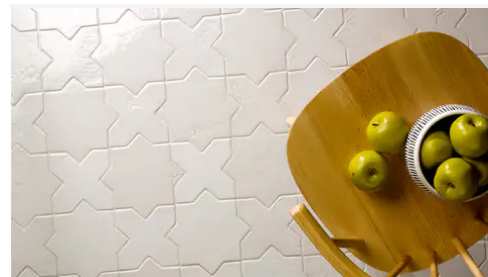

Star and Cross 6 x 6 Snow Glossy Star Tile

Star and Cross 6x6 Snow Glossy Star Tile

SKU
SPUI-904649

COLOR OPTIONS

SHAPE / SIZE

PRODUCT INFORMATION

Material Porcelain	Shape Star
Chip/Tile Size 6 x 6	Finish Glossy
Color Snow	Sq Ft Per Piece 0.263125
Glazed Yes	Tile Thickness 9 mm
Shade Variation V4	Texture Variation T3
Size Variation S4	Pits & Chips Variation PC1

PRODUCT GALLERY

We curated the Star and Cross collection not just as a tile but as a tool for architectural expression. Moving beyond the limitations of standard terracotta, this series utilizes a dense porcelain body to deliver the beloved interlocking shape with newfound versatility. The true power of the collection lies in its capacity for customization where the 6x6 Star and Cross shapes can be mixed to define specific moods. Whether pairing the stone look Glacier with Dove for a soft transition or contrasting black Night with glossy Snow for drama, the collection brings dimension and personality to spaces ranging from intimate powder rooms to expansive outdoor patios.