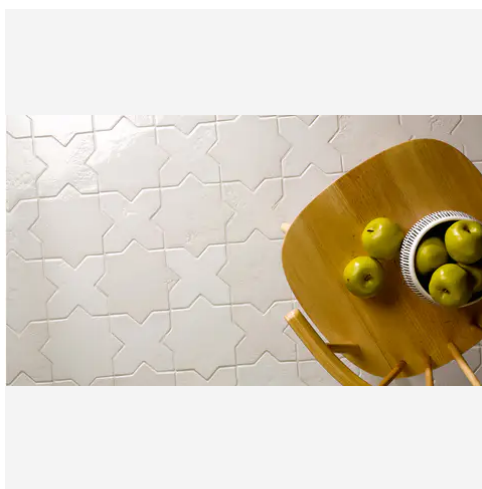

Star and Cross 6 x 6 Snow Glossy Star Tile

Star and Cross 6x6 Snow Glossy Star Tile

SKU
SPUI-904649

COLOR OPTIONS

SHAPE / SIZE

PRODUCT INFORMATION

Material Porcelain	Shape Star
Chip/Tile Size 6 x 6	Finish Glossy
Color Snow	Sq Ft Per Piece 0.263125
Glazed Yes	Tile Thickness 9 mm
Shade Variation V4	Texture Variation T3
Size Variation S4	Pits & Chips Variation PC1

PRODUCT GALLERY

We curated the Star and Cross collection not just as a tile but as a tool for architectural expression. Moving beyond the limitations of standard terracotta, this series utilizes a dense porcelain body to deliver the beloved interlocking shape with newfound versatility. The true power of the collection lies in its capacity for customization where the 6x6 Star and Cross shapes can be mixed to define specific moods. Whether pairing the stone look Glacier with Dove for a soft transition or contrasting black Night with glossy Snow for drama, the collection brings dimension and personality to spaces ranging from intimate powder rooms to expansive outdoor patios.