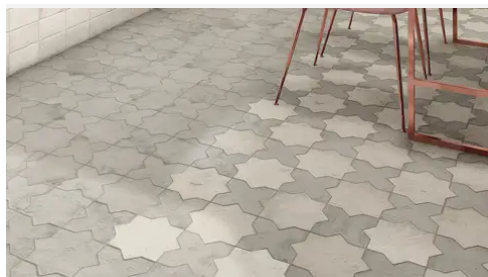

Star and Cross 6 x 6 Snow Glossy Star Tile

Star and Cross 6x6 Snow Glossy Star Tile

SKU
SPUI-904649

COLOR OPTIONS

SHAPE / SIZE

PRODUCT INFORMATION

Material Porcelain	Shape Star
Chip/Tile Size 6 x 6	Finish Glossy
Color Snow	Sq Ft Per Piece 0.263125
Glazed Yes	Tile Thickness 9 mm
Shade Variation V4	Texture Variation T3
Size Variation S4	Pits & Chips Variation PC1

PRODUCT GALLERY

We curated the Star and Cross collection not just as a tile but as a tool for architectural expression. Moving beyond the limitations of standard terracotta, this series utilizes a dense porcelain body to deliver the beloved interlocking shape with newfound versatility. The true power of the collection lies in its capacity for customization where the 6x6 Star and Cross shapes can be mixed to define specific moods. Whether pairing the stone look Glacier with Dove for a soft transition or contrasting black Night with glossy Snow for drama, the collection brings dimension and personality to spaces ranging from intimate powder rooms to expansive outdoor patios.