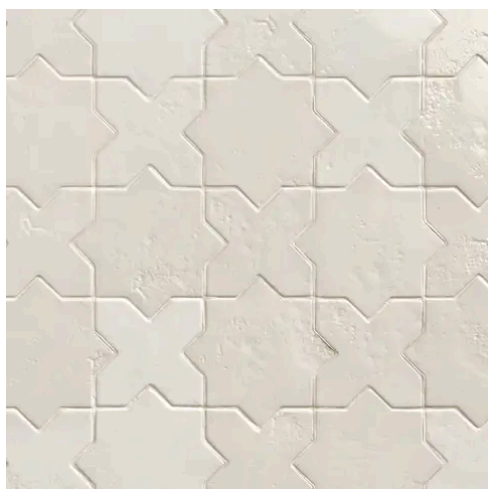

---

---

PRODUCT GALLERY

---

We curated the Star and Cross collection not just as a tile but as a tool for architectural expression. Moving beyond the limitations of standard terracotta, this series utilizes a dense porcelain body to deliver the beloved interlocking shape with newfound versatility. The true power of the collection lies in its capacity for customization where the 6x6 Star and Cross shapes can be mixed to define specific moods. Whether pairing the stone look Glacier with Dove for a soft transition or contrasting black Night with glossy Snow for drama, the collection brings dimension and personality to spaces ranging from intimate powder rooms to expansive outdoor patios.