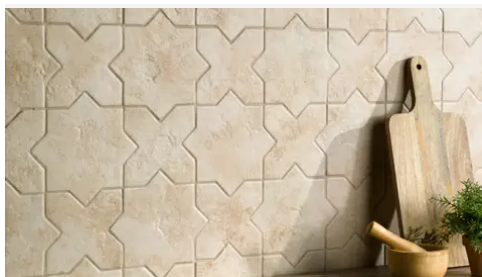

---

---

PRODUCT GALLERY

---

We curated the Star and Cross collection not just as a tile but as a tool for architectural expression. Moving beyond the limitations of standard terracotta, this series utilizes a dense porcelain body to deliver the beloved interlocking shape with newfound versatility. The true power of the collection lies in its capacity for customization where the 6x6 Star and Cross shapes can be mixed to define specific moods. Whether pairing the stone look Glacier with Dove for a soft transition or contrasting black Night with glossy Snow for drama, the collection brings dimension and personality to spaces ranging from intimate powder rooms to expansive outdoor patios.