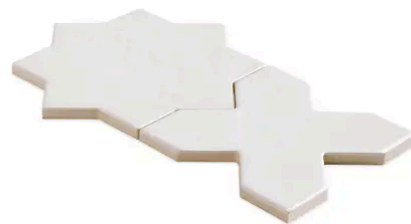

PRODUCT GALLERY

We curated the Star and Cross collection not just as a tile but as a tool for architectural expression. Moving beyond the limitations of standard terracotta, this series utilizes a dense porcelain body to deliver the beloved interlocking shape with newfound versatility. The true power of the collection lies in its capacity for customization where the 6x6 Star and Cross shapes can be mixed to define specific moods. Whether pairing the stone look Glacier with Dove for a soft transition or contrasting black Night with glossy Snow for drama, the collection brings dimension and personality to spaces ranging from intimate powder rooms to expansive outdoor patios.