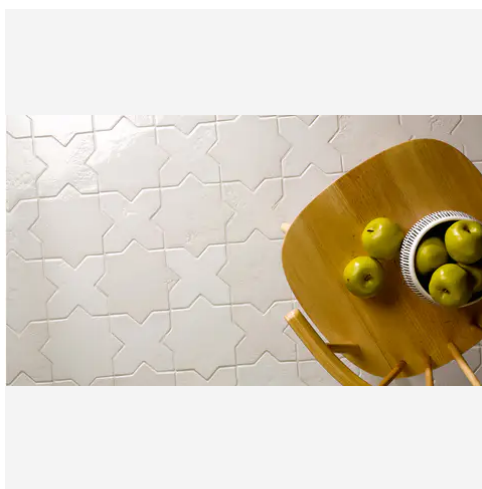

---

---

PRODUCT GALLERY

---

We curated the Star and Cross collection not just as a tile but as a tool for architectural expression. Moving beyond the limitations of standard terracotta, this series utilizes a dense porcelain body to deliver the beloved interlocking shape with newfound versatility. The true power of the collection lies in its capacity for customization where the 6x6 Star and Cross shapes can be mixed to define specific moods. Whether pairing the stone look Glacier with Dove for a soft transition or contrasting black Night with glossy Snow for drama, the collection brings dimension and personality to spaces ranging from intimate powder rooms to expansive outdoor patios.