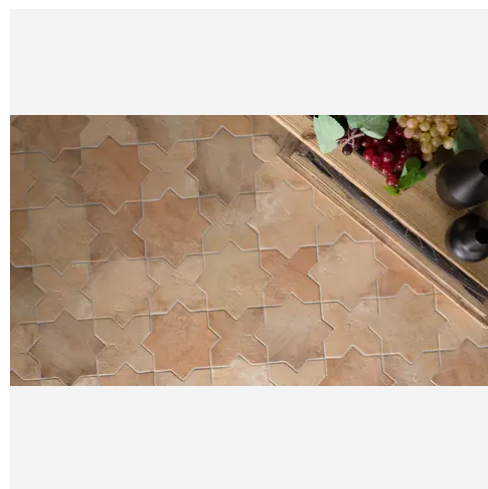

---

---

PRODUCT GALLERY

---

We curated the Star and Cross collection not just as a tile but as a tool for architectural expression. Moving beyond the limitations of standard terracotta, this series utilizes a dense porcelain body to deliver the beloved interlocking shape with newfound versatility. The true power of the collection lies in its capacity for customization where the 6x6 Star and Cross shapes can be mixed to define specific moods. Whether pairing the stone look Glacier with Dove for a soft transition or contrasting black Night with glossy Snow for drama, the collection brings dimension and personality to spaces ranging from intimate powder rooms to expansive outdoor patios.