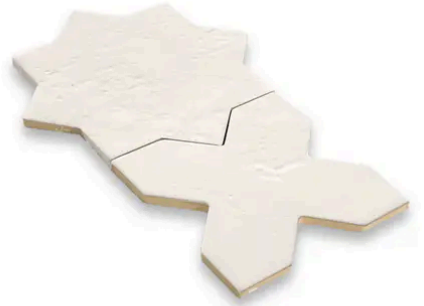

PRODUCT GALLERY

We curated the Star and Cross collection not just as a tile but as a tool for architectural expression. Moving beyond the limitations of standard terracotta, this series utilizes a dense porcelain body to deliver the beloved interlocking shape with newfound versatility. The true power of the collection lies in its capacity for customization where the 6x6 Star and Cross shapes can be mixed to define specific moods. Whether pairing the stone look Glacier with Dove for a soft transition or contrasting black Night with glossy Snow for drama, the collection brings dimension and personality to spaces ranging from intimate powder rooms to expansive outdoor patios.