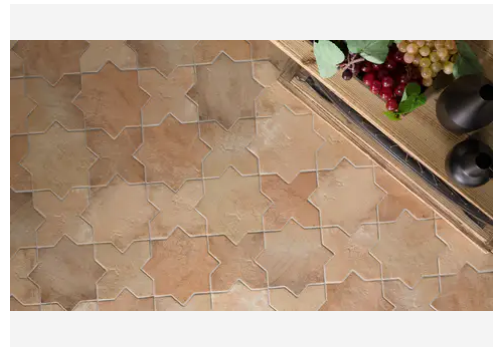

## PRODUCT GALLERY

---

We curated the Star and Cross collection not just as a tile but as a tool for architectural expression. Moving beyond the limitations of standard terracotta, this series utilizes a dense porcelain body to deliver the beloved interlocking shape with newfound versatility. The true power of the collection lies in its capacity for customization where the 6x6 Star and Cross shapes can be mixed to define specific moods. Whether pairing the stone look Glacier with Dove for a soft transition or contrasting black Night with glossy Snow for drama, the collection brings dimension and personality to spaces ranging from intimate powder rooms to expansive outdoor patios.