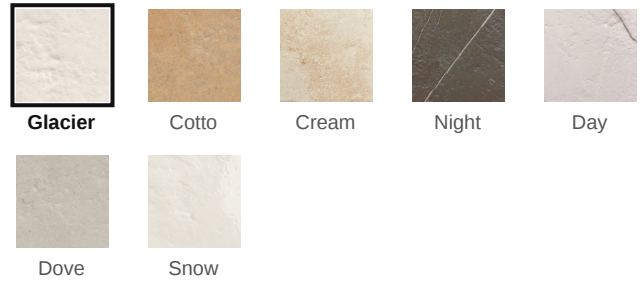

# Star and Cross 6 x 6 Glacier Matte Star Tile

Star and Cross 6x6 Glacier Matte Star Tile

SKU  
SPUI-903322

### COLOR OPTIONS