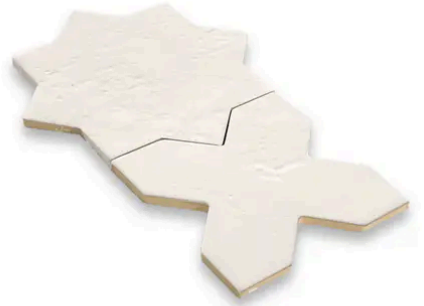

Star and Cross 6 x 6 Glacier Matte Star Tile

Star and Cross 6x6 Glacier Matte Star Tile

SKU
SPUI-903322

COLOR OPTIONS

Glacier

Cotto

Night

Cream

Dove

Snow

Day

SHAPE / SIZE

6 x 6 Cross

6 x 6 Star

PRODUCT INFORMATION

Material Porcelain	Shape Star
Chip/Tile Size 6 x 6	Finish Matte
Color Glacier	Sq Ft Per Piece N/A
Glazed Yes	Tile Thickness 9 mm
Shade Variation V4	Texture Variation T3
Size Variation S4	Pits & Chips Variation PC1

PRODUCT GALLERY

We curated the Star and Cross collection not just as a tile but as a tool for architectural expression. Moving beyond the limitations of standard terracotta, this series utilizes a dense porcelain body to deliver the beloved interlocking shape with newfound versatility. The true power of the collection lies in its capacity for customization where the 6x6 Star and Cross shapes can be mixed to define specific moods. Whether pairing the stone look Glacier with Dove for a soft transition or contrasting black Night with glossy Snow for drama, the collection brings dimension and personality to spaces ranging from intimate powder rooms to expansive outdoor patios.