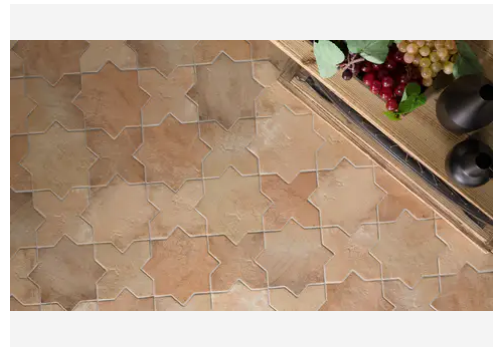

PRODUCT GALLERY

We curated the Star and Cross collection not just as a tile but as a tool for architectural expression. Moving beyond the limitations of standard terracotta, this series utilizes a dense porcelain body to deliver the beloved interlocking shape with newfound versatility. The true power of the collection lies in its capacity for customization where the 6x6 Star and Cross shapes can be mixed to define specific moods. Whether pairing the stone look Glacier with Dove for a soft transition or contrasting black Night with glossy Snow for drama, the collection brings dimension and personality to spaces ranging from intimate powder rooms to expansive outdoor patios.