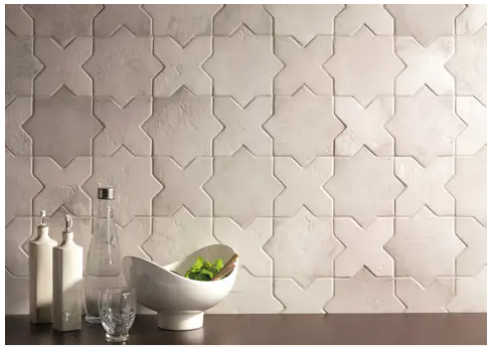

## PRODUCT GALLERY

---

We curated the Star and Cross collection not just as a tile but as a tool for architectural expression. Moving beyond the limitations of standard terracotta, this series utilizes a dense porcelain body to deliver the beloved interlocking shape with newfound versatility. The true power of the collection lies in its capacity for customization where the 6x6 Star and Cross shapes can be mixed to define specific moods. Whether pairing the stone look Glacier with Dove for a soft transition or contrasting black Night with glossy Snow for drama, the collection brings dimension and personality to spaces ranging from intimate powder rooms to expansive outdoor patios.