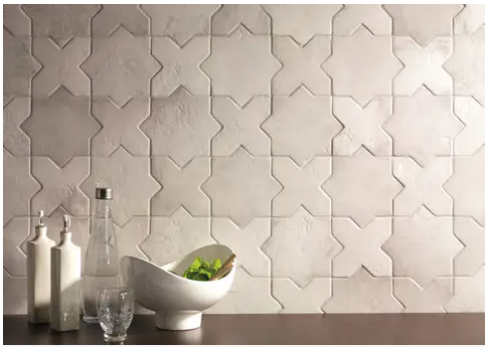

Star and Cross 6 x 6 Glacier Matte Star Tile

Star and Cross 6x6 Glacier Matte Star Tile

SKU
SPUI-903322

COLOR OPTIONS

Glacier

Cotto

Night

Cream

PRODUCT GALLERY

We curated the Star and Cross collection not just as a tile but as a tool for architectural expression. Moving beyond the limitations of standard terracotta, this series utilizes a dense porcelain body to deliver the beloved interlocking shape with newfound versatility. The true power of the collection lies in its capacity for customization where the 6x6 Star and Cross shapes can be mixed to define specific moods. Whether pairing the stone look Glacier with Dove for a soft transition or contrasting black Night with glossy Snow for drama, the collection brings dimension and personality to spaces ranging from intimate powder rooms to expansive outdoor patios.