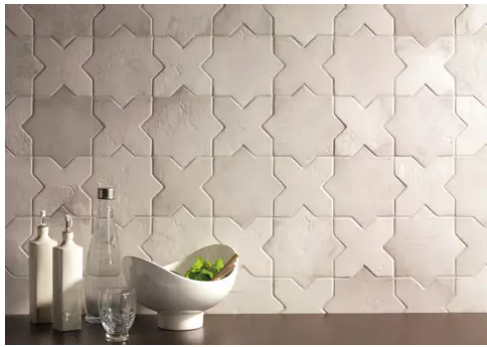

PRODUCT GALLERY

We curated the Star and Cross collection not just as a tile but as a tool for architectural expression. Moving beyond the limitations of standard terracotta, this series utilizes a dense porcelain body to deliver the beloved interlocking shape with newfound versatility. The true power of the collection lies in its capacity for customization where the 6x6 Star and Cross shapes can be mixed to define specific moods. Whether pairing the stone look Glacier with Dove for a soft transition or contrasting black Night with glossy Snow for drama, the collection brings dimension and personality to spaces ranging from intimate powder rooms to expansive outdoor patios.