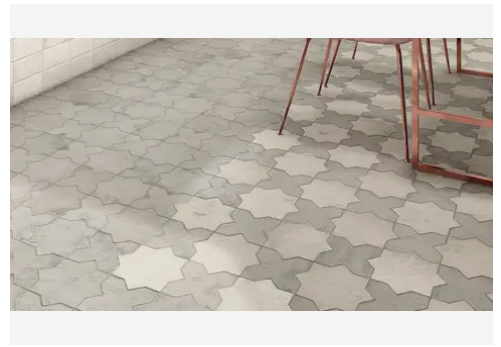

Star and Cross 6 x 6 Glacier Matte Cross Tile

Star and Cross 6x6 Glacier Matte Cross Tile

SKU
SPUI-903325

COLOR OPTIONS

SHAPE / SIZE

PRODUCT INFORMATION

Material Porcelain	Shape Cross
Chip/Tile Size 6 x 6	Finish Matte
Color Glacier	Sq Ft Per Piece N/A
Glazed Yes	Tile Thickness 9 mm
Shade Variation V4	Texture Variation T3
Size Variation S4	Pits & Chips Variation PC1

PRODUCT GALLERY

We curated the Star and Cross collection not just as a tile but as a tool for architectural expression. Moving beyond the limitations of standard terracotta, this series utilizes a dense porcelain body to deliver the beloved interlocking shape with newfound versatility. The true power of the collection lies in its capacity for customization where the 6x6 Star and Cross shapes can be mixed to define specific moods. Whether pairing the stone look Glacier with Dove for a soft transition or contrasting black Night with glossy Snow for drama, the collection brings dimension and personality to spaces ranging from intimate powder rooms to expansive outdoor patios.