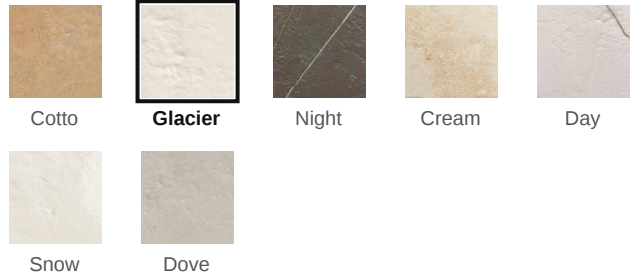

Star and Cross 6 x 6 Glacier Matte Cross Tile

Star and Cross 6x6 Glacier Matte Cross Tile

SKU
SPUI-903325

COLOR OPTIONS

SHAPE / SIZE

PRODUCT INFORMATION

Material Porcelain	Shape Cross
Chip/Tile Size 6 x 6	Finish Matte
Color Glacier	Sq Ft Per Piece N/A
Glazed Yes	Tile Thickness 9 mm
Shade Variation V4	Texture Variation T3
Size Variation S4	Pits & Chips Variation PC1

PRODUCT GALLERY

We curated the Star and Cross collection not just as a tile but as a tool for architectural expression. Moving beyond the limitations of standard terracotta, this series utilizes a dense porcelain body to deliver the beloved interlocking shape with newfound versatility. The true power of the collection lies in its capacity for customization where the 6x6 Star and Cross shapes can be mixed to define specific moods. Whether pairing the stone look Glacier with Dove for a soft transition or contrasting black Night with glossy Snow for drama, the collection brings dimension and personality to spaces ranging from intimate powder rooms to expansive outdoor patios.