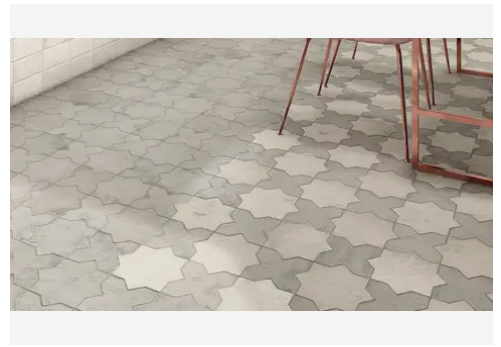

PRODUCT GALLERY

We curated the Star and Cross collection not just as a tile but as a tool for architectural expression. Moving beyond the limitations of standard terracotta, this series utilizes a dense porcelain body to deliver the beloved interlocking shape with newfound versatility. The true power of the collection lies in its capacity for customization where the 6x6 Star and Cross shapes can be mixed to define specific moods. Whether pairing the stone look Glacier with Dove for a soft transition or contrasting black Night with glossy Snow for drama, the collection brings dimension and personality to spaces ranging from intimate powder rooms to expansive outdoor patios.