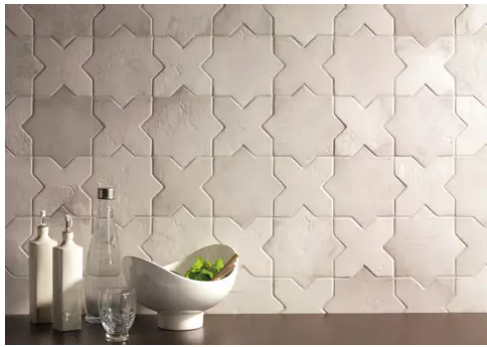

Star and Cross 6 x 6 Glacier Matte Cross Tile

Star and Cross 6x6 Glacier Matte Cross Tile

SKU
SPUI-903325

COLOR OPTIONS

SHAPE / SIZE

PRODUCT INFORMATION

Material Porcelain	Shape Cross
Chip/Tile Size 6 x 6	Finish Matte
Color Glacier	Sq Ft Per Piece N/A
Glazed Yes	Tile Thickness 9 mm
Shade Variation V4	Texture Variation T3
Size Variation S4	Pits & Chips Variation PC1

PRODUCT GALLERY

We curated the Star and Cross collection not just as a tile but as a tool for architectural expression. Moving beyond the limitations of standard terracotta, this series utilizes a dense porcelain body to deliver the beloved interlocking shape with newfound versatility. The true power of the collection lies in its capacity for customization where the 6x6 Star and Cross shapes can be mixed to define specific moods. Whether pairing the stone look Glacier with Dove for a soft transition or contrasting black Night with glossy Snow for drama, the collection brings dimension and personality to spaces ranging from intimate powder rooms to expansive outdoor patios.