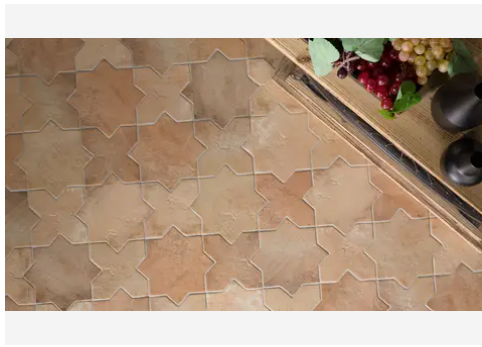

PRODUCT GALLERY

We curated the Star and Cross collection not just as a tile but as a tool for architectural expression. Moving beyond the limitations of standard terracotta, this series utilizes a dense porcelain body to deliver the beloved interlocking shape with newfound versatility. The true power of the collection lies in its capacity for customization where the 6x6 Star and Cross shapes can be mixed to define specific moods. Whether pairing the stone look Glacier with Dove for a soft transition or contrasting black Night with glossy Snow for drama, the collection brings dimension and personality to spaces ranging from intimate powder rooms to expansive outdoor patios.