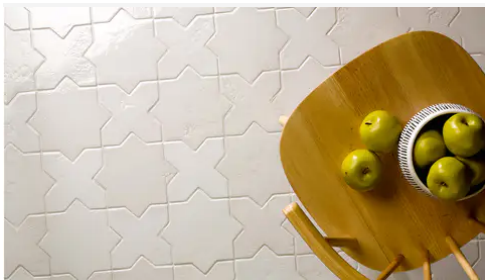

Star and Cross 6 x 6 Cream Matte Star Tile

Star and Cross 6x6 Cream Matte Star Tile

SKU

SPUI-904648

COLOR OPTIONS

Glacier

Cotto

Cream

PRODUCT GALLERY

We curated the Star and Cross collection not just as a tile but as a tool for architectural expression. Moving beyond the limitations of standard terracotta, this series utilizes a dense porcelain body to deliver the beloved interlocking shape with newfound versatility. The true power of the collection lies in its capacity for customization where the 6x6 Star and Cross shapes can be mixed to define specific moods. Whether pairing the stone look Glacier with Dove for a soft transition or contrasting black Night with glossy Snow for drama, the collection brings dimension and personality to spaces ranging from intimate powder rooms to expansive outdoor patios.