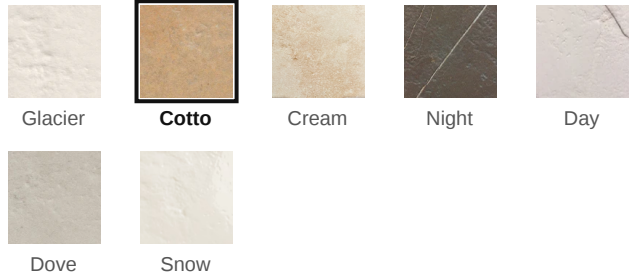

Star and Cross 6 x 6 Cotto Matte Star Tile

Star and Cross 6x6 Cotto Matte Star Tile

SKU
SPUI-903321

COLOR OPTIONS

SHAPE / SIZE

PRODUCT INFORMATION

Material Porcelain	Shape Star
Chip/Tile Size 6 x 6	Finish Matte
Color Cotto	Sq Ft Per Piece N/A
Glazed Yes	Tile Thickness 9 mm
Shade Variation V4	Texture Variation T3
Size Variation S4	Pits & Chips Variation PC1

PRODUCT GALLERY

We curated the Star and Cross collection not just as a tile but as a tool for architectural expression. Moving beyond the limitations of standard terracotta, this series utilizes a dense porcelain body to deliver the beloved interlocking shape with newfound versatility. The true power of the collection lies in its capacity for customization where the 6x6 Star and Cross shapes can be mixed to define specific moods. Whether pairing the stone look Glacier with Dove for a soft transition or contrasting black Night with glossy Snow for drama, the collection brings dimension and personality to spaces ranging from intimate powder rooms to expansive outdoor patios.