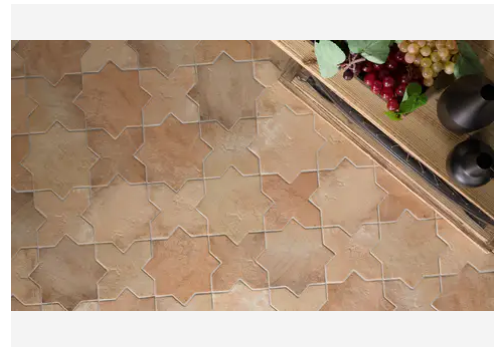

Star and Cross 6 x 6 Cotto Matte Star Tile

Star and Cross 6x6 Cotto Matte Star Tile

SKU
SPUI-903321

COLOR OPTIONS

SHAPE / SIZE

PRODUCT INFORMATION

Material Porcelain	Shape Star
Chip/Tile Size 6 x 6	Finish Matte
Color Cotto	Sq Ft Per Piece N/A
Glazed Yes	Tile Thickness 9 mm
Shade Variation V4	Texture Variation T3
Size Variation S4	Pits & Chips Variation PC1

PRODUCT GALLERY

We curated the Star and Cross collection not just as a tile but as a tool for architectural expression. Moving beyond the limitations of standard terracotta, this series utilizes a dense porcelain body to deliver the beloved interlocking shape with newfound versatility. The true power of the collection lies in its capacity for customization where the 6x6 Star and Cross shapes can be mixed to define specific moods. Whether pairing the stone look Glacier with Dove for a soft transition or contrasting black Night with glossy Snow for drama, the collection brings dimension and personality to spaces ranging from intimate powder rooms to expansive outdoor patios.