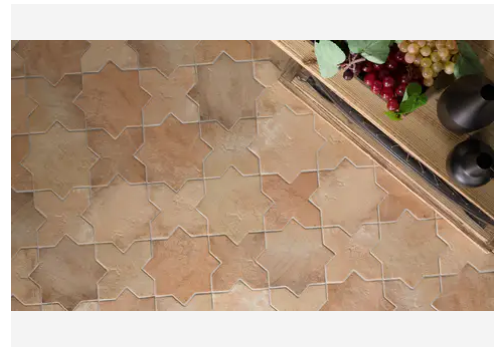

## PRODUCT GALLERY

---

We curated the Star and Cross collection not just as a tile but as a tool for architectural expression. Moving beyond the limitations of standard terracotta, this series utilizes a dense porcelain body to deliver the beloved interlocking shape with newfound versatility. The true power of the collection lies in its capacity for customization where the 6x6 Star and Cross shapes can be mixed to define specific moods. Whether pairing the stone look Glacier with Dove for a soft transition or contrasting black Night with glossy Snow for drama, the collection brings dimension and personality to spaces ranging from intimate powder rooms to expansive outdoor patios.