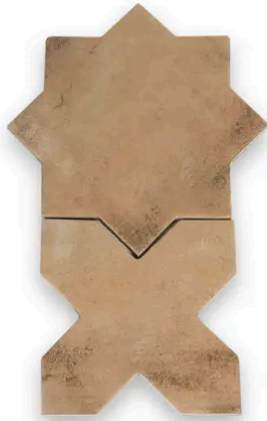

Star and Cross 6 x 6 Cotto Matte Star Tile

Star and Cross 6x6 Cotto Matte Star Tile

SKU
SPUI-903321

COLOR OPTIONS

SHAPE / SIZE

PRODUCT INFORMATION

Material Porcelain	Shape Star
Chip/Tile Size 6 x 6	Finish Matte
Color Cotto	Sq Ft Per Piece N/A
Glazed Yes	Tile Thickness 9 mm
Shade Variation V4	Texture Variation T3
Size Variation S4	Pits & Chips Variation PC1

PRODUCT GALLERY

We curated the Star and Cross collection not just as a tile but as a tool for architectural expression. Moving beyond the limitations of standard terracotta, this series utilizes a dense porcelain body to deliver the beloved interlocking shape with newfound versatility. The true power of the collection lies in its capacity for customization where the 6x6 Star and Cross shapes can be mixed to define specific moods. Whether pairing the stone look Glacier with Dove for a soft transition or contrasting black Night with glossy Snow for drama, the collection brings dimension and personality to spaces ranging from intimate powder rooms to expansive outdoor patios.