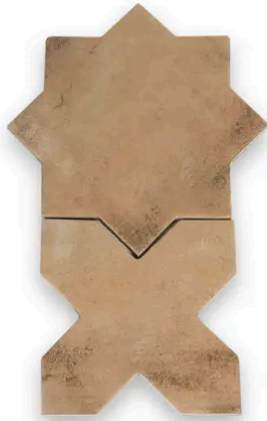

PRODUCT GALLERY

We curated the Star and Cross collection not just as a tile but as a tool for architectural expression. Moving beyond the limitations of standard terracotta, this series utilizes a dense porcelain body to deliver the beloved interlocking shape with newfound versatility. The true power of the collection lies in its capacity for customization where the 6x6 Star and Cross shapes can be mixed to define specific moods. Whether pairing the stone look Glacier with Dove for a soft transition or contrasting black Night with glossy Snow for drama, the collection brings dimension and personality to spaces ranging from intimate powder rooms to expansive outdoor patios.