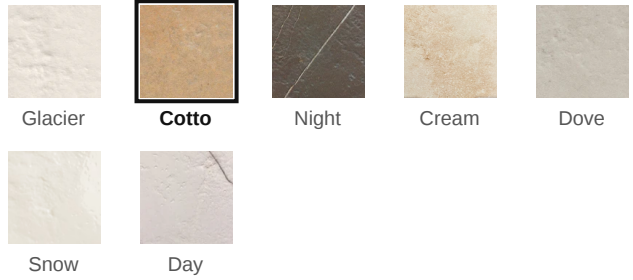

# Star and Cross 6 x 6 Cotto Matte Star Tile

Star and Cross 6x6 Cotto Matte Star Tile

SKU  
SPUI-903321

### COLOR OPTIONS