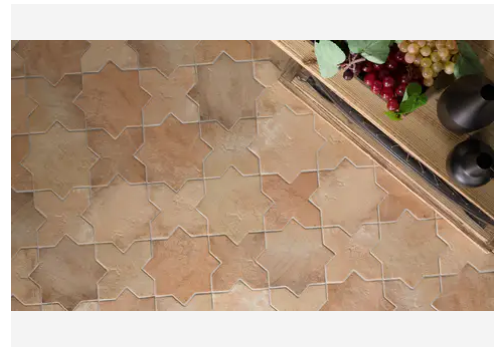

Star and Cross 6 x 6 Cotto Matte Cross Tile

Star and Cross 6x6 Cotto Matte Cross Tile

SKU
SPUI-903324

COLOR OPTIONS

Cotto

Glacier

Night

Cream

Day

Snow

Dove

SHAPE / SIZE

6 x 6 Cross

6 x 6 Star

PRODUCT INFORMATION

Material Porcelain	Shape Cross
Chip/Tile Size 6 x 6	Finish Matte
Color Cotto	Sq Ft Per Piece N/A
Glazed Yes	Tile Thickness 9 mm
Shade Variation V4	Texture Variation T3
Size Variation S4	Pits & Chips Variation PC1

We curated the Star and Cross collection not just as a tile but as a tool for architectural expression. Moving beyond the limitations of standard terracotta, this series utilizes a dense porcelain body to deliver the beloved interlocking shape with newfound versatility. The true power of the collection lies in its capacity for customization where the 6x6 Star and Cross shapes can be mixed to define specific moods. Whether pairing the stone look Glacier with Dove for a soft transition or contrasting black Night with glossy Snow for drama, the collection brings dimension and personality to spaces ranging from intimate powder rooms to expansive outdoor patios.