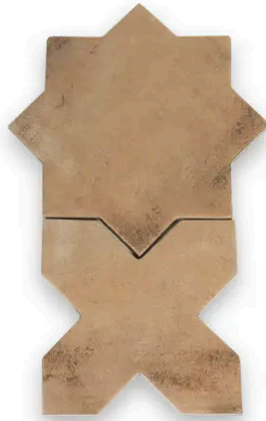

Star and Cross 6 x 6 Cotto Matte Cross Tile

Star and Cross 6x6 Cotto Matte Cross Tile

SKU
SPUI-903324

COLOR OPTIONS

Cotto

Glacier

Night

Cream

Day

Snow

Dove

SHAPE / SIZE

6 x 6 Cross

6 x 6 Star

PRODUCT INFORMATION

Material Porcelain	Shape Cross
Chip/Tile Size 6 x 6	Finish Matte
Color Cotto	Sq Ft Per Piece N/A
Glazed Yes	Tile Thickness 9 mm
Shade Variation V4	Texture Variation T3
Size Variation S4	Pits & Chips Variation PC1

We curated the Star and Cross collection not just as a tile but as a tool for architectural expression. Moving beyond the limitations of standard terracotta, this series utilizes a dense porcelain body to deliver the beloved interlocking shape with newfound versatility. The true power of the collection lies in its capacity for customization where the 6x6 Star and Cross shapes can be mixed to define specific moods. Whether pairing the stone look Glacier with Dove for a soft transition or contrasting black Night with glossy Snow for drama, the collection brings dimension and personality to spaces ranging from intimate powder rooms to expansive outdoor patios.