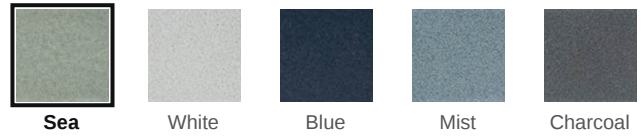

Shinrin 1.57 x 9 Sea Matte Rectangle Tile

Shinrin 1.57x9 Sea Matte Rectangle Tile

SKU
SPUI-903039

COLOR OPTIONS

SHAPE / SIZE

PRODUCT INFORMATION

Material Porcelain	Shape Rectangle
Chip/Tile Size 1.57 x 9	Finish Matte
Color Sea	Sq Ft Per Piece N/A
Glazed Yes	Tile Thickness 9 mm
Shade Variation V2	Texture Variation T1
Size Variation S2	Pits & Chips Variation PC1

PRODUCT GALLERY

Shinrin reimagines the subway tile through a precise 1.57x9 format that brings a sleek contemporary vibe to classic patterns. The collection moves beyond standard neutrals by using matte glazes that blend organic undertones to create colors that feel lived-in rather than flat. With a palette ranging from the depth of Charcoal to the aquatic blend of Sea this handmade porcelain body offers the resilience required for floors and pools while delivering the authentic character unique to handmade design.