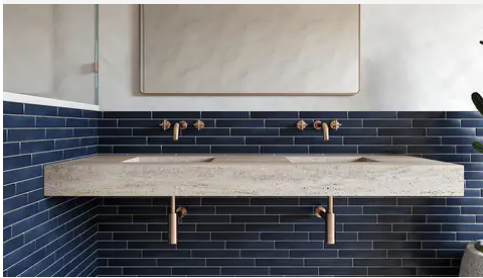

Shinrin 1.57 x 9 Sea Matte Rectangle Tile

Shinrin 1.57x9 Sea Matte Rectangle Tile

SKU
SPUI-903039

COLOR OPTIONS

SHAPE / SIZE

PRODUCT INFORMATION

Material Porcelain	Shape Rectangle
Chip/Tile Size 1.57 x 9	Finish Matte
Color Sea	Sq Ft Per Piece N/A
Glazed Yes	Tile Thickness 9 mm
Shade Variation V2	Texture Variation T1
Size Variation S2	Pits & Chips Variation PC1

PRODUCT GALLERY

Shinrin reimagines the subway tile through a precise 1.57x9 format that brings a sleek contemporary vibe to classic patterns. The collection moves beyond standard neutrals by using matte glazes that blend organic undertones to create colors that feel lived-in rather than flat. With a palette ranging from the depth of Charcoal to the aquatic blend of Sea this handmade porcelain body offers the resilience required for floors and pools while delivering the authentic character unique to handmade design.