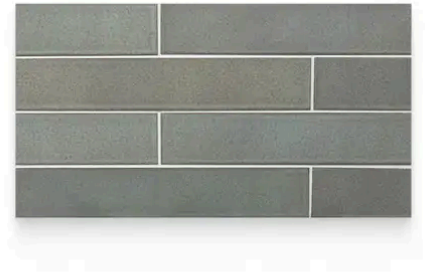

Shinrin 1.57 x 9 Sea Matte Rectangle Tile

Shinrin 1.57x9 Sea Matte Rectangle Tile

SKU
SPUI-903039

COLOR OPTIONS

SHAPE / SIZE

PRODUCT INFORMATION

Material Porcelain	Shape Rectangle
Chip/Tile Size 1.57 x 9	Finish Matte
Color Sea	Sq Ft Per Piece N/A
Glazed Yes	Tile Thickness 9 mm
Shade Variation V2	Texture Variation T1
Size Variation S2	Pits & Chips Variation PC1

PRODUCT GALLERY

Shinrin reimagines the subway tile through a precise 1.57x9 format that brings a sleek contemporary vibe to classic patterns. The collection moves beyond standard neutrals by using matte glazes that blend organic undertones to create colors that feel lived-in rather than flat. With a palette ranging from the depth of Charcoal to the aquatic blend of Sea this handmade porcelain body offers the resilience required for floors and pools while delivering the authentic character unique to handmade design.