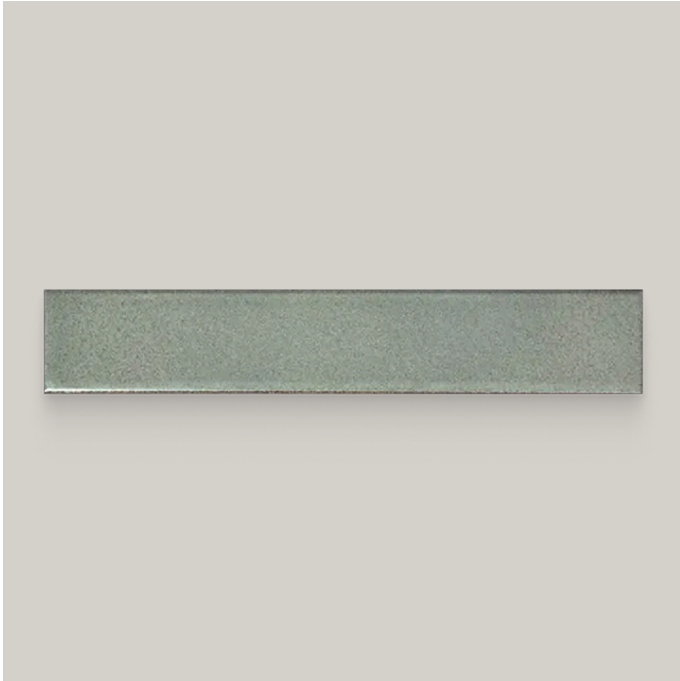

Shinrin 1.57 x 9 Sea Matte Rectangle Tile

Shinrin 1.57x9 Sea Matte Rectangle Tile

SKU
SPUI-903039

COLOR OPTIONS

SHAPE / SIZE

PRODUCT INFORMATION

Material Porcelain	Shape Rectangle
Chip/Tile Size 1.57 x 9	Finish Matte
Color Sea	Sq Ft Per Piece N/A
Glazed Yes	Tile Thickness 9 mm
Shade Variation V2	Texture Variation T1
Size Variation S2	Pits & Chips Variation PC1

PRODUCT GALLERY

Shinrin reimagines the subway tile through a precise 1.57x9 format that brings a sleek contemporary vibe to classic patterns. The collection moves beyond standard neutrals by using matte glazes that blend organic undertones to create colors that feel lived-in rather than flat. With a palette ranging from the depth of Charcoal to the aquatic blend of Sea this handmade porcelain body offers the resilience required for floors and pools while delivering the authentic character unique to handmade design.