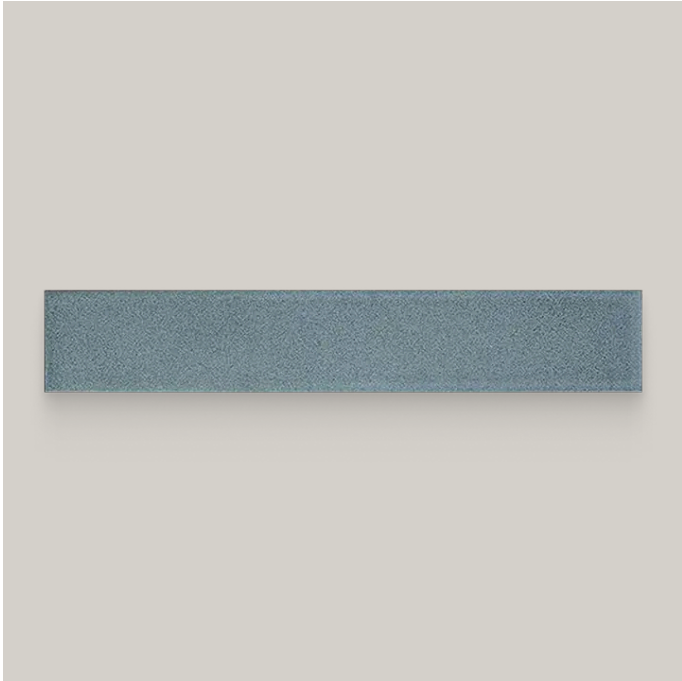

Shinrin 1.57 x 9 Mist Matte Rectangle Tile

Shinrin 1.57x9 Mist Matte Rectangle Tile

SKU
SPUI-903007

COLOR OPTIONS

SHAPE / SIZE

PRODUCT INFORMATION

Material Porcelain	Shape Rectangle
Chip/Tile Size 1.57 x 9	Finish Matte
Color Mist	Sq Ft Per Piece N/A
Glazed Yes	Tile Thickness 9 mm
Shade Variation V2	Texture Variation T1
Size Variation S2	Pits & Chips Variation PC1

PRODUCT GALLERY

Shinrin reimagines the subway tile through a precise 1.57x9 format that brings a sleek contemporary vibe to classic patterns. The collection moves beyond standard neutrals by using matte glazes that blend organic undertones to create colors that feel lived-in rather than flat. With a palette ranging from the depth of Charcoal to the aquatic blend of Sea this handmade porcelain body offers the resilience required for floors and pools while delivering the authentic character unique to handmade design.