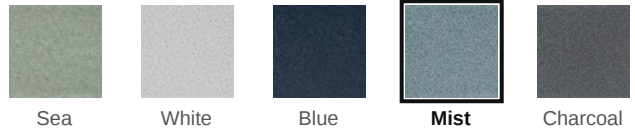

Shinrin 1.57 x 9 Mist Matte Rectangle Tile

Shinrin 1.57x9 Mist Matte Rectangle Tile

SKU
SPUI-903007

COLOR OPTIONS

SHAPE / SIZE

PRODUCT INFORMATION

Material Porcelain	Shape Rectangle
Chip/Tile Size 1.57 x 9	Finish Matte
Color Mist	Sq Ft Per Piece N/A
Glazed Yes	Tile Thickness 9 mm
Shade Variation V2	Texture Variation T1
Size Variation S2	Pits & Chips Variation PC1

PRODUCT GALLERY

Shinrin reimagines the subway tile through a precise 1.57x9 format that brings a sleek contemporary vibe to classic patterns. The collection moves beyond standard neutrals by using matte glazes that blend organic undertones to create colors that feel lived-in rather than flat. With a palette ranging from the depth of Charcoal to the aquatic blend of Sea this handmade porcelain body offers the resilience required for floors and pools while delivering the authentic character unique to handmade design.