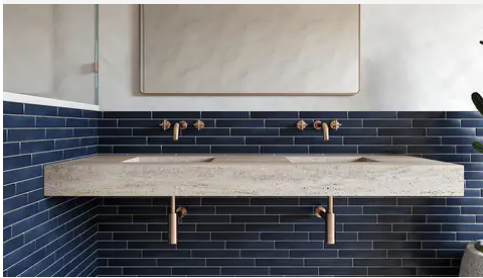

Shinrin 1.57 x 9 Mist Matte Rectangle Tile

Shinrin 1.57x9 Mist Matte Rectangle Tile

SKU
SPUI-903007

COLOR OPTIONS

SHAPE / SIZE

PRODUCT INFORMATION

Material Porcelain	Shape Rectangle
Chip/Tile Size 1.57 x 9	Finish Matte
Color Mist	Sq Ft Per Piece N/A
Glazed Yes	Tile Thickness 9 mm
Shade Variation V2	Texture Variation T1
Size Variation S2	Pits & Chips Variation PC1

PRODUCT GALLERY

Shinrin reimagines the subway tile through a precise 1.57x9 format that brings a sleek contemporary vibe to classic patterns. The collection moves beyond standard neutrals by using matte glazes that blend organic undertones to create colors that feel lived-in rather than flat. With a palette ranging from the depth of Charcoal to the aquatic blend of Sea this handmade porcelain body offers the resilience required for floors and pools while delivering the authentic character unique to handmade design.