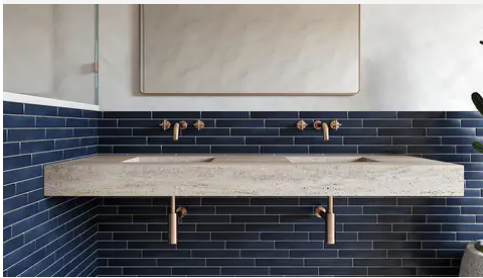

Shinrin 1.57 x 9 Charcoal Matte Rectangle Tile

Shinrin 1.57x9 Charcoal Matte Rectangle Tile

SKU

SPUI-903008

COLOR OPTIONS

Sea

White

Blue

Mist

Charcoal

SHAPE / SIZE

PRODUCT INFORMATION

Material Porcelain	Shape Rectangle
Chip/Tile Size 1.57 x 9	Finish Matte
Color Charcoal	Sq Ft Per Piece N/A
Glazed Yes	Tile Thickness 9 mm
Shade Variation V2	Texture Variation T1
Size Variation S2	Pits & Chips Variation PC1

PRODUCT GALLERY

Shinrin reimagines the subway tile through a precise 1.57x9 format that brings a sleek contemporary vibe to classic patterns. The collection moves beyond standard neutrals by using matte glazes that blend organic undertones to create colors that feel lived-in rather than flat. With a palette ranging from the depth of Charcoal to the aquatic blend of Sea this handmade porcelain body offers the resilience required for floors and pools while delivering the authentic character unique to handmade design.