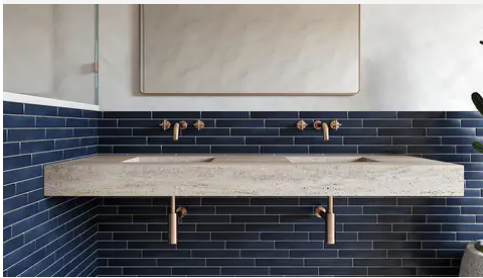

Shinrin 1.57 x 9 Blue Matte Rectangle Tile

Shinrin 1.57x9 Blue Matte Rectangle Tile

SKU
SPUI-903009

COLOR OPTIONS

SHAPE / SIZE

PRODUCT INFORMATION

Material Porcelain	Shape Rectangle
Chip/Tile Size 1.57 x 9	Finish Matte
Color Blue	Sq Ft Per Piece N/A
Glazed Yes	Tile Thickness 9 mm
Shade Variation V2	Texture Variation T1
Size Variation S2	Pits & Chips Variation PC1

PRODUCT GALLERY

Shinrin reimagines the subway tile through a precise 1.57x9 format that brings a sleek contemporary vibe to classic patterns. The collection moves beyond standard neutrals by using matte glazes that blend organic undertones to create colors that feel lived-in rather than flat. With a palette ranging from the depth of Charcoal to the aquatic blend of Sea this handmade porcelain body offers the resilience required for floors and pools while delivering the authentic character unique to handmade design.