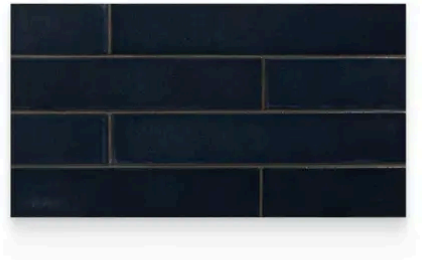

Shinrin 1.57 x 9 Blue Matte Rectangle Tile

Shinrin 1.57x9 Blue Matte Rectangle Tile

SKU
SPUI-903009

COLOR OPTIONS

SHAPE / SIZE

PRODUCT INFORMATION

Material Porcelain	Shape Rectangle
Chip/Tile Size 1.57 x 9	Finish Matte
Color Blue	Sq Ft Per Piece N/A
Glazed Yes	Tile Thickness 9 mm
Shade Variation V2	Texture Variation T1
Size Variation S2	Pits & Chips Variation PC1

PRODUCT GALLERY

Shinrin reimagines the subway tile through a precise 1.57x9 format that brings a sleek contemporary vibe to classic patterns. The collection moves beyond standard neutrals by using matte glazes that blend organic undertones to create colors that feel lived-in rather than flat. With a palette ranging from the depth of Charcoal to the aquatic blend of Sea this handmade porcelain body offers the resilience required for floors and pools while delivering the authentic character unique to handmade design.