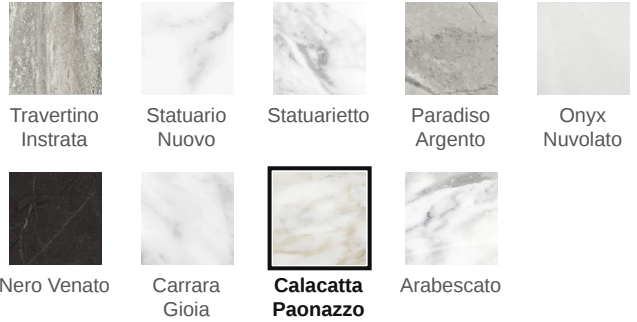

# Riviera 4 x 12 Calacatta Paonazzo Polished Rectangle Tile

Riviera 4x12 Calacatta Paonazzo Polished Rectangle Tile

SKU  
SPUI-903669

COLOR OPTIONS

SHAPE / SIZE

PRODUCT INFORMATION

Material Porcelain	Shape Rectangle
Chip/Tile Size 4 x 12	Finish Polished
Color Calacatta Paonazzo	Sq Ft Per Piece N/A
Glazed Yes	Tile Thickness 9 mm
Shade Variation V2	Texture Variation N/A
Size Variation N/A	Pits & Chips Variation N/A