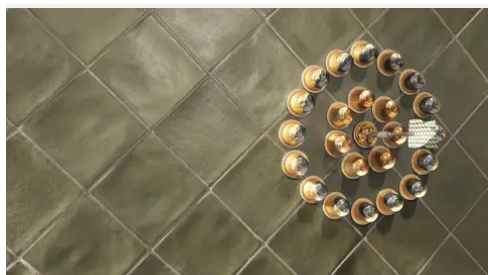

PRODUCT GALLERY

The Revival Series by Stone Products Unlimited not only captivates with its commitment to Spanish tile craftsmanship but also dazzles with a stunning array of natural earth-tone colors. From the soothing elegance of off-white to the warmth of cotto, and the depth of hues like olive green and marsala, the color palette is a celebration of the beauty found in nature. Each tile in the series reflects the richness and diversity of the earth, bringing a touch of the outdoors into interior spaces. These natural tones not only evoke a sense of warmth and tranquility but also allow for versatile and timeless design choices, making the Revival Series a testament to the enduring allure of earth-inspired colors in tile aesthetics. Transform your spaces with the Revival Series, where the timeless beauty of natural earth tones meets the craftsmanship of Spanish tile artistry.