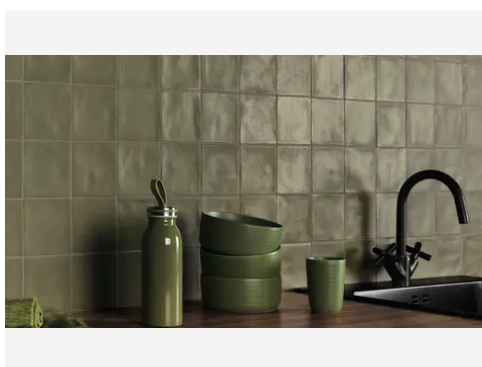

PRODUCT GALLERY

The Revival Series by Stone Products Unlimited not only captivates with its commitment to Spanish tile craftsmanship but also dazzles with a stunning array of natural earth-tone colors. From the soothing elegance of off-white to the warmth of cotto, and the depth of hues like olive green and marsala, the color palette is a celebration of the beauty found in nature. Each tile in the series reflects the richness and diversity of the earth, bringing a touch of the outdoors into interior spaces. These natural tones not only evoke a sense of warmth and tranquility but also allow for versatile and timeless design choices, making the Revival Series a testament to the enduring allure of earth-inspired colors in tile aesthetics. Transform your spaces with the Revival Series, where the timeless beauty of natural earth tones meets the craftsmanship of Spanish tile artistry.