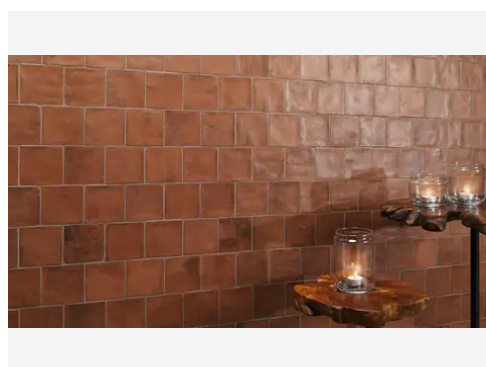

PRODUCT GALLERY

The Revival Series by Stone Products Unlimited not only captivates with its commitment to Spanish tile craftsmanship but also dazzles with a stunning array of natural earth-tone colors. From the soothing elegance of off-white to the warmth of cotto, and the depth of hues like olive green and marsala, the color palette is a celebration of the beauty found in nature. Each tile in the series reflects the richness and diversity of the earth, bringing a touch of the outdoors into interior spaces. These natural tones not only evoke a sense of warmth and tranquility but also allow for versatile and timeless design choices, making the Revival Series a testament to the enduring allure of earth-inspired colors in tile aesthetics. Transform your spaces with the Revival Series, where the timeless beauty of natural earth tones meets the craftsmanship of Spanish tile artistry.