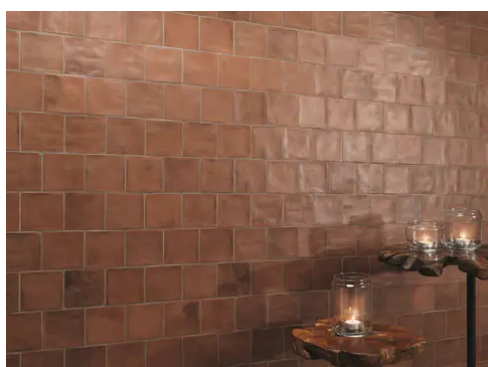

PRODUCT GALLERY

The Revival Series by Stone Products Unlimited not only captivates with its commitment to Spanish tile craftsmanship but also dazzles with a stunning array of natural earth-tone colors. From the soothing elegance of off-white to the warmth of cotto, and the depth of hues like olive green and marsala, the color palette is a celebration of the beauty found in nature. Each tile in the series reflects the richness and diversity of the earth, bringing a touch of the outdoors into interior spaces. These natural tones not only evoke a sense of warmth and tranquility but also allow for versatile and timeless design choices, making the Revival Series a testament to the enduring allure of earth-inspired colors in tile aesthetics. Transform your spaces with the Revival Series, where the timeless beauty of natural earth tones meets the craftsmanship of Spanish tile artistry.