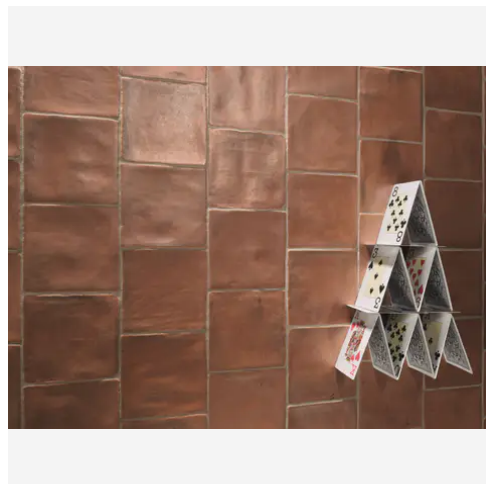

PRODUCT GALLERY

The Revival Series by Stone Products Unlimited not only captivates with its commitment to Spanish tile craftsmanship but also dazzles with a stunning array of natural earth-tone colors. From the soothing elegance of off-white to the warmth of cotto, and the depth of hues like olive green and marsala, the color palette is a celebration of the beauty found in nature. Each tile in the series reflects the richness and diversity of the earth, bringing a touch of the outdoors into interior spaces. These natural tones not only evoke a sense of warmth and tranquility but also allow for versatile and timeless design choices, making the Revival Series a testament to the enduring allure of earth-inspired colors in tile aesthetics. Transform your spaces with the Revival Series, where the timeless beauty of natural earth tones meets the craftsmanship of Spanish tile artistry.