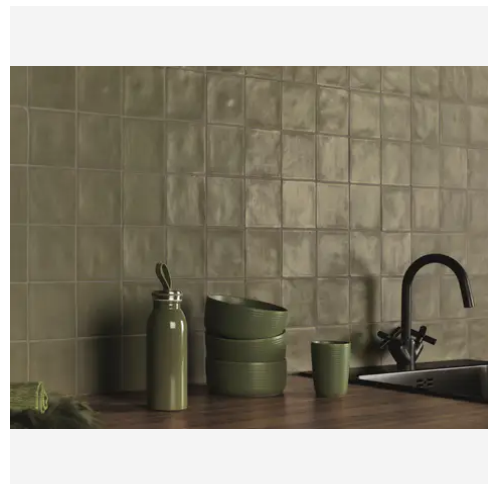

PRODUCT GALLERY

The Revival Series by Stone Products Unlimited not only captivates with its commitment to Spanish tile craftsmanship but also dazzles with a stunning array of natural earth-tone colors. From the soothing elegance of off-white to the warmth of cotto, and the depth of hues like olive green and marsala, the color palette is a celebration of the beauty found in nature. Each tile in the series reflects the richness and diversity of the earth, bringing a touch of the outdoors into interior spaces. These natural tones not only evoke a sense of warmth and tranquility but also allow for versatile and timeless design choices, making the Revival Series a testament to the enduring allure of earth-inspired colors in tile aesthetics. Transform your spaces with the Revival Series, where the timeless beauty of natural earth tones meets the craftsmanship of Spanish tile artistry.