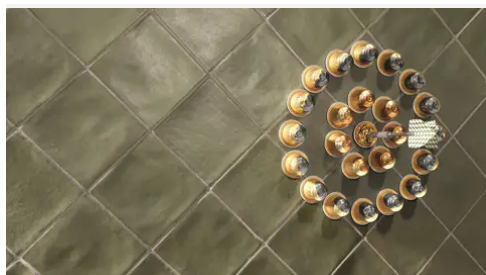

PRODUCT GALLERY

The Revival Series by Stone Products Unlimited not only captivates with its commitment to Spanish tile craftsmanship but also dazzles with a stunning array of natural earth-tone colors. From the soothing elegance of off-white to the warmth of cotto, and the depth of hues like olive green and marsala, the color palette is a celebration of the beauty found in nature. Each tile in the series reflects the richness and diversity of the earth, bringing a touch of the outdoors into interior spaces. These natural tones not only evoke a sense of warmth and tranquility but also allow for versatile and timeless design choices, making the Revival Series a testament to the enduring allure of earth-inspired colors in tile aesthetics. Transform your spaces with the Revival Series, where the timeless beauty of natural earth tones meets the craftsmanship of Spanish tile artistry.