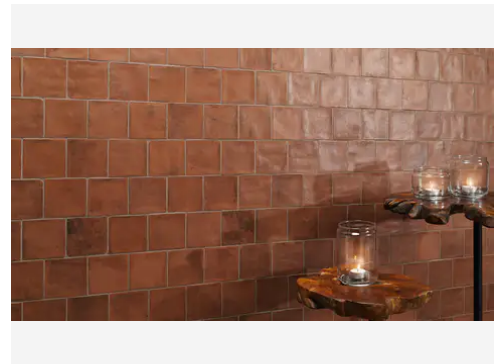

Revival 4 x 4 Kale Matte Square Tile

Revival 4x4 Kale Matte Square Tile

SKU
SPUI-903328

COLOR OPTIONS

SHAPE / SIZE

PRODUCT INFORMATION

Material Ceramic	Shape Square
Chip/Tile Size 4 x 4	Finish Matte
Color Kale	Sq Ft Per Piece N/A
Glazed Yes	Tile Thickness 9 mm
Shade Variation V2	Texture Variation T2
Size Variation S3	Pits & Chips Variation PC1

PRODUCT GALLERY

The Revival Series by Stone Products Unlimited not only captivates with its commitment to Spanish tile craftsmanship but also dazzles with a stunning array of natural earth-tone colors. From the soothing elegance of off-white to the warmth of cotto, and the depth of hues like olive green and marsala, the color palette is a celebration of the beauty found in nature. Each tile in the series reflects the richness and diversity of the earth, bringing a touch of the outdoors into interior spaces. These natural tones not only evoke a sense of warmth and tranquility but also allow for versatile and timeless design choices, making the Revival Series a testament to the enduring allure of earth-inspired colors in tile aesthetics. Transform your spaces with the Revival Series, where the timeless beauty of natural earth tones meets the craftsmanship of Spanish tile artistry.