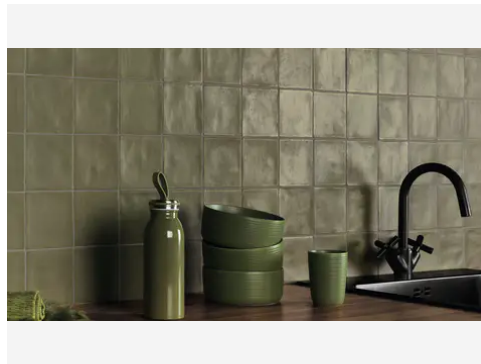

Revival 4 x 4 Kale Matte Square Tile

Revival 4x4 Kale Matte Square Tile

SKU
SPUI-903328

COLOR OPTIONS

SHAPE / SIZE

PRODUCT INFORMATION

Material Ceramic	Shape Square
Chip/Tile Size 4 x 4	Finish Matte
Color Kale	Sq Ft Per Piece N/A
Glazed Yes	Tile Thickness 9 mm
Shade Variation V2	Texture Variation T2
Size Variation S3	Pits & Chips Variation PC1

PRODUCT GALLERY

The Revival Series by Stone Products Unlimited not only captivates with its commitment to Spanish tile craftsmanship but also dazzles with a stunning array of natural earth-tone colors. From the soothing elegance of off-white to the warmth of cotto, and the depth of hues like olive green and marsala, the color palette is a celebration of the beauty found in nature. Each tile in the series reflects the richness and diversity of the earth, bringing a touch of the outdoors into interior spaces. These natural tones not only evoke a sense of warmth and tranquility but also allow for versatile and timeless design choices, making the Revival Series a testament to the enduring allure of earth-inspired colors in tile aesthetics. Transform your spaces with the Revival Series, where the timeless beauty of natural earth tones meets the craftsmanship of Spanish tile artistry.