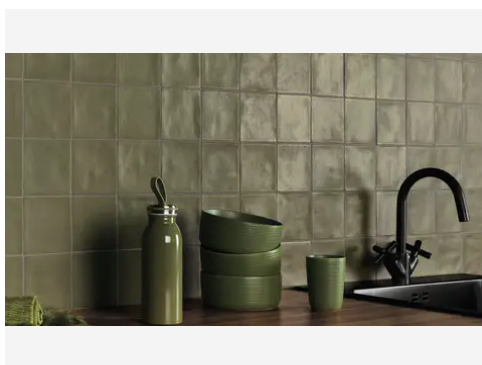

PRODUCT GALLERY

The Revival Series by Stone Products Unlimited not only captivates with its commitment to Spanish tile craftsmanship but also dazzles with a stunning array of natural earth-tone colors. From the soothing elegance of off-white to the warmth of cotto, and the depth of hues like olive green and marsala, the color palette is a celebration of the beauty found in nature. Each tile in the series reflects the richness and diversity of the earth, bringing a touch of the outdoors into interior spaces. These natural tones not only evoke a sense of warmth and tranquility but also allow for versatile and timeless design choices, making the Revival Series a testament to the enduring allure of earth-inspired colors in tile aesthetics. Transform your spaces with the Revival Series, where the timeless beauty of natural earth tones meets the craftsmanship of Spanish tile artistry.