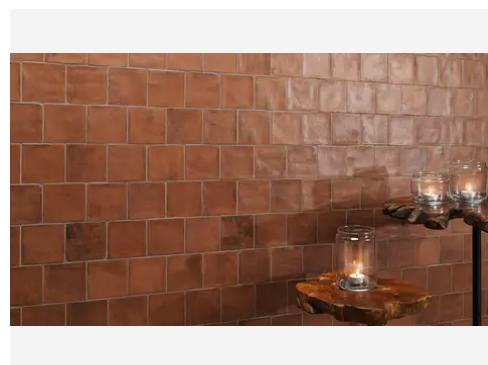

PRODUCT GALLERY

The Revival Series by Stone Products Unlimited not only captivates with its commitment to Spanish tile craftsmanship but also dazzles with a stunning array of natural earth-tone colors. From the soothing elegance of off-white to the warmth of cotto, and the depth of hues like olive green and marsala, the color palette is a celebration of the beauty found in nature. Each tile in the series reflects the richness and diversity of the earth, bringing a touch of the outdoors into interior spaces. These natural tones not only evoke a sense of warmth and tranquility but also allow for versatile and timeless design choices, making the Revival Series a testament to the enduring allure of earth-inspired colors in tile aesthetics. Transform your spaces with the Revival Series, where the timeless beauty of natural earth tones meets the craftsmanship of Spanish tile artistry.