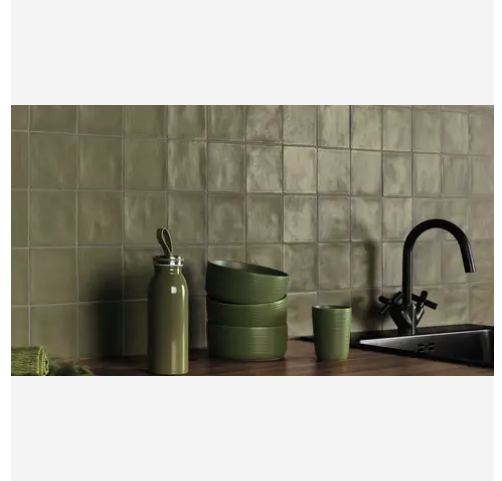

PRODUCT GALLERY

The Revival Series by Stone Products Unlimited not only captivates with its commitment to Spanish tile craftsmanship but also dazzles with a stunning array of natural earth-tone colors. From the soothing elegance of off-white to the warmth of cotto, and the depth of hues like olive green and marsala, the color palette is a celebration of the beauty found in nature. Each tile in the series reflects the richness and diversity of the earth, bringing a touch of the outdoors into interior spaces. These natural tones not only evoke a sense of warmth and tranquility but also allow for versatile and timeless design choices, making the Revival Series a testament to the enduring allure of earth-inspired colors in tile aesthetics. Transform your spaces with the Revival Series, where the timeless beauty of natural earth tones meets the craftsmanship of Spanish tile artistry.