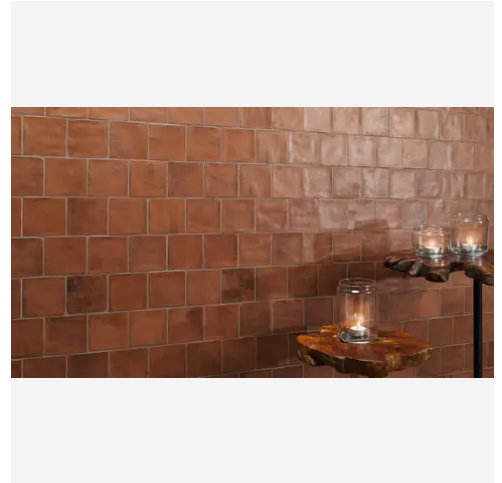

PRODUCT GALLERY

The Revival Series by Stone Products Unlimited not only captivates with its commitment to Spanish tile craftsmanship but also dazzles with a stunning array of natural earth-tone colors. From the soothing elegance of off-white to the warmth of cotto, and the depth of hues like olive green and marsala, the color palette is a celebration of the beauty found in nature. Each tile in the series reflects the richness and diversity of the earth, bringing a touch of the outdoors into interior spaces. These natural tones not only evoke a sense of warmth and tranquility but also allow for versatile and timeless design choices, making the Revival Series a testament to the enduring allure of earth-inspired colors in tile aesthetics. Transform your spaces with the Revival Series, where the timeless beauty of natural earth tones meets the craftsmanship of Spanish tile artistry.