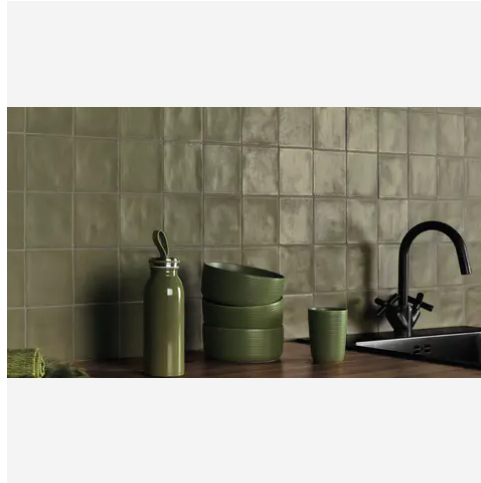

PRODUCT GALLERY

The Revival Series by Stone Products Unlimited not only captivates with its commitment to Spanish tile craftsmanship but also dazzles with a stunning array of natural earth-tone colors. From the soothing elegance of off-white to the warmth of cotto, and the depth of hues like olive green and marsala, the color palette is a celebration of the beauty found in nature. Each tile in the series reflects the richness and diversity of the earth, bringing a touch of the outdoors into interior spaces. These natural tones not only evoke a sense of warmth and tranquility but also allow for versatile and timeless design choices, making the Revival Series a testament to the enduring allure of earth-inspired colors in tile aesthetics. Transform your spaces with the Revival Series, where the timeless beauty of natural earth tones meets the craftsmanship of Spanish tile artistry.